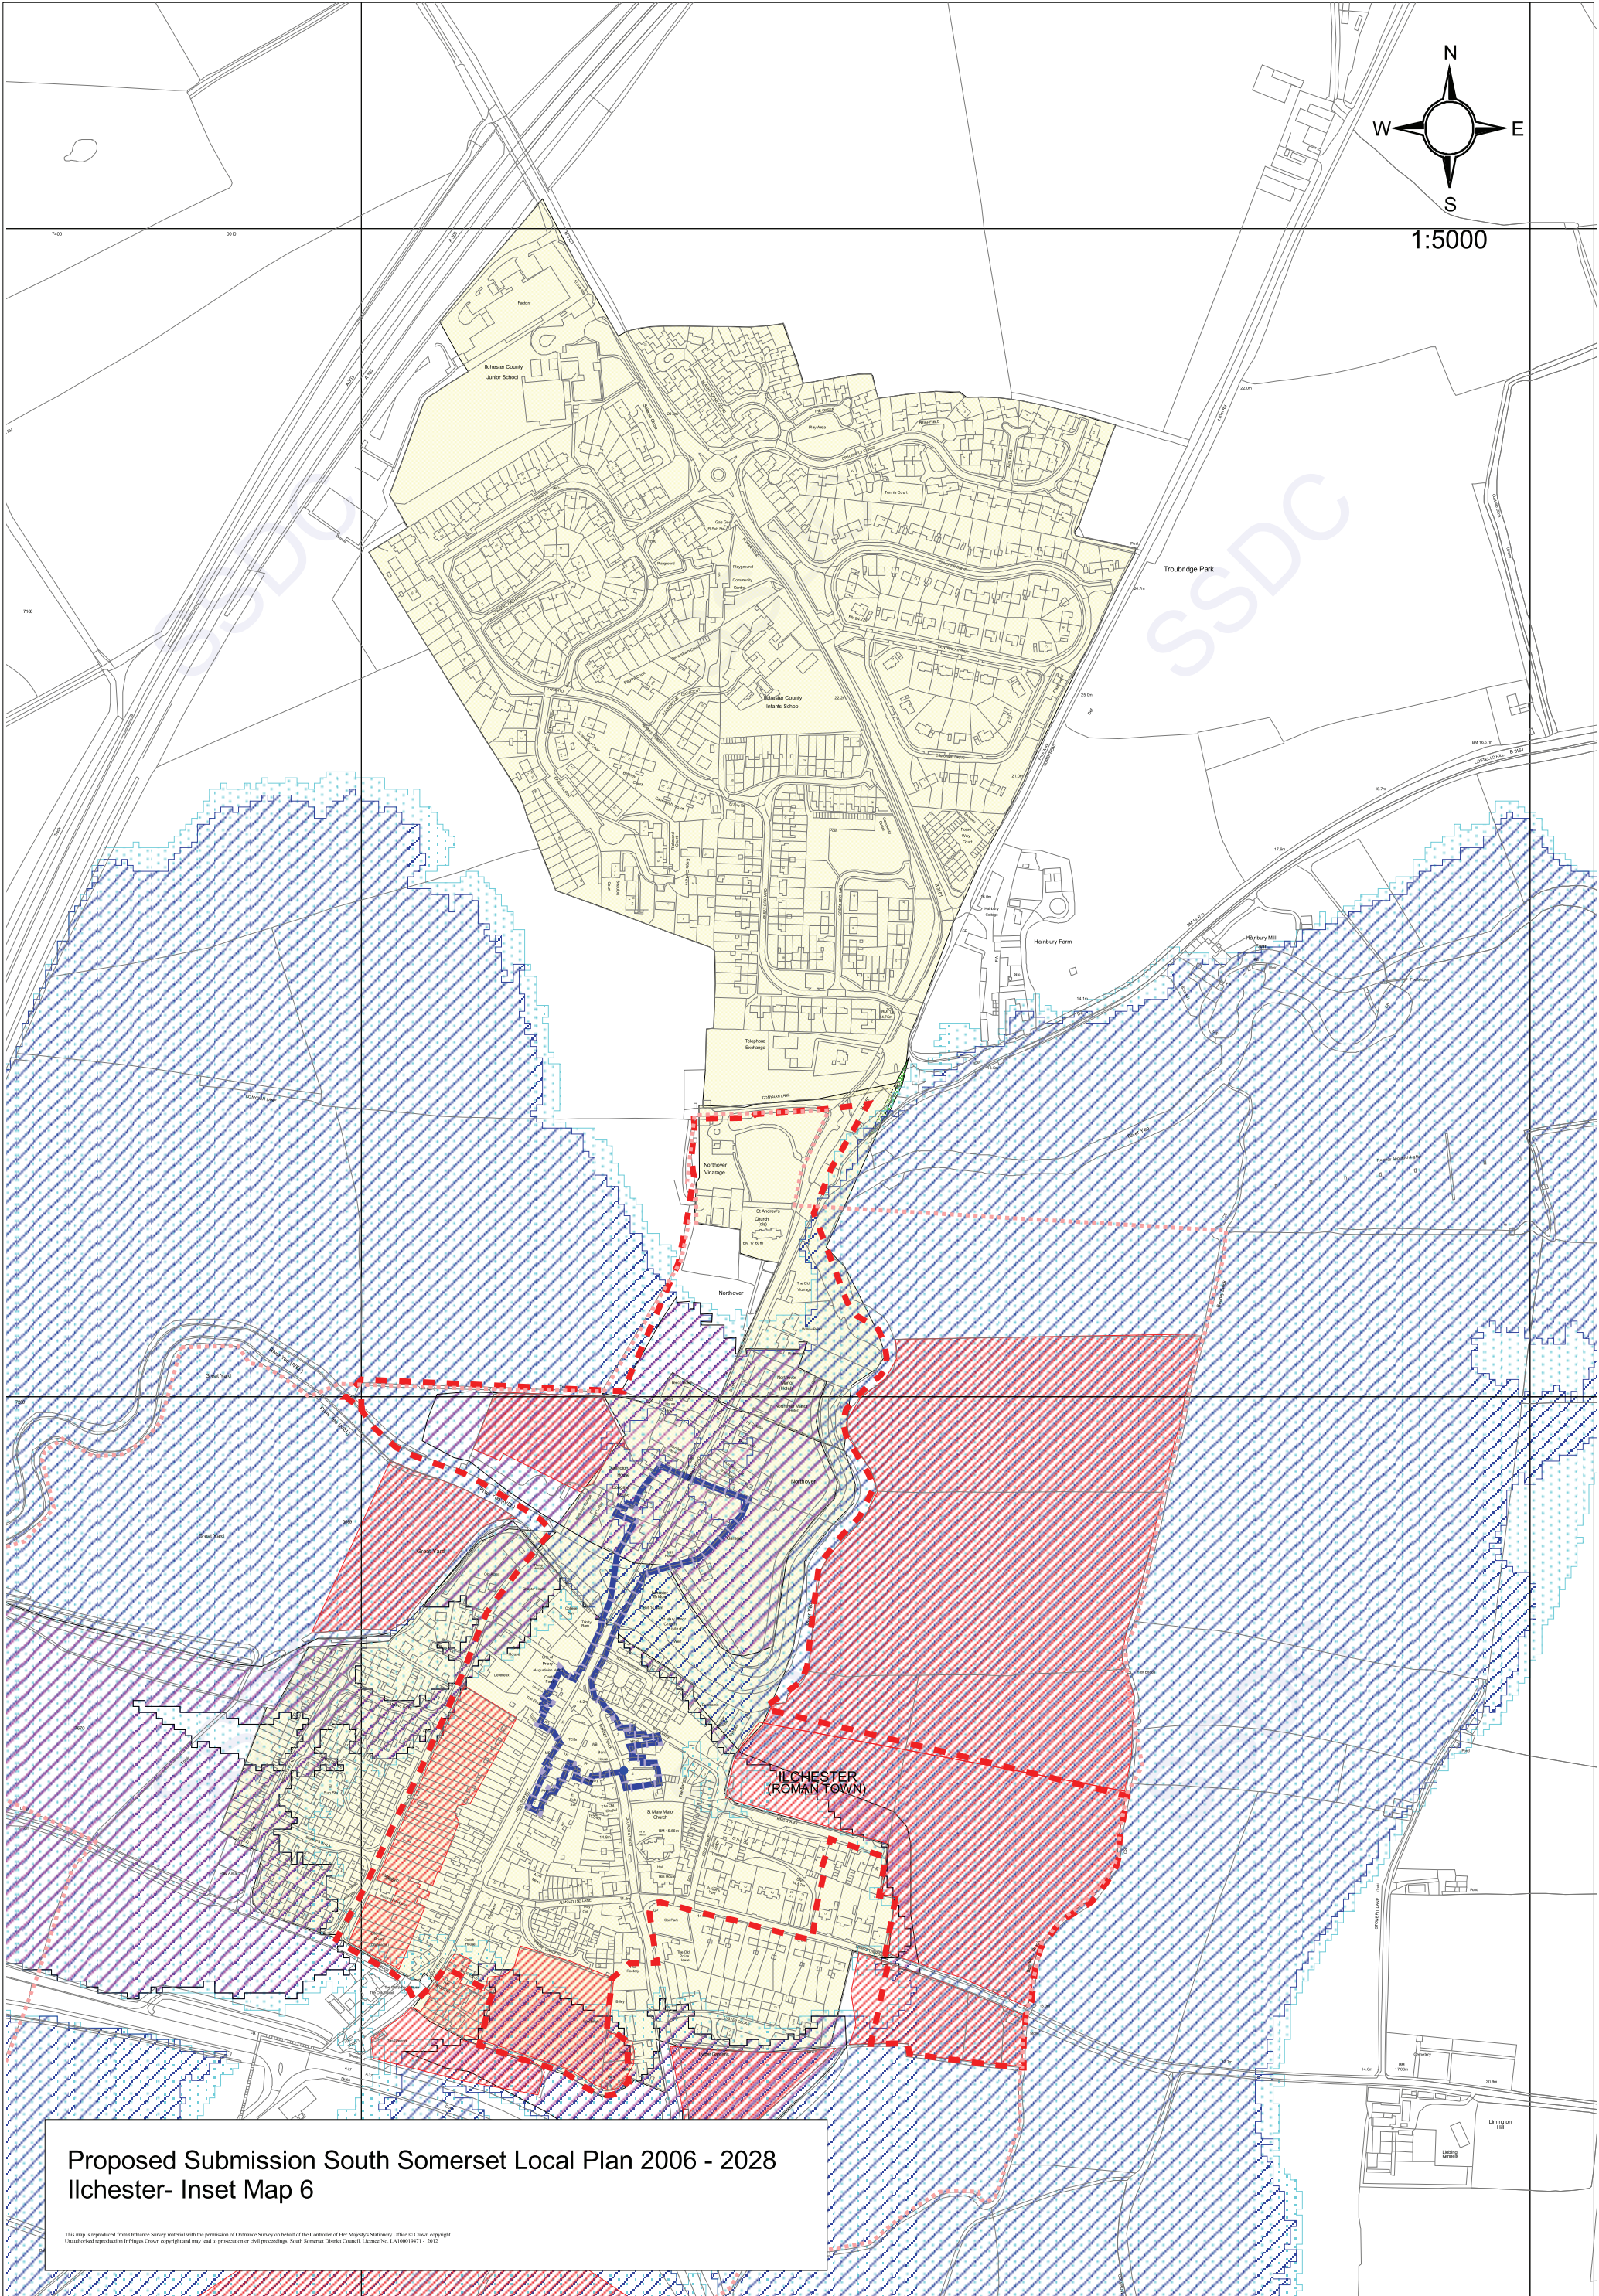

1:5000

Proposed Submission South Somerset Local Plan 2006 - 2028
Ilchester- Inset Map 6