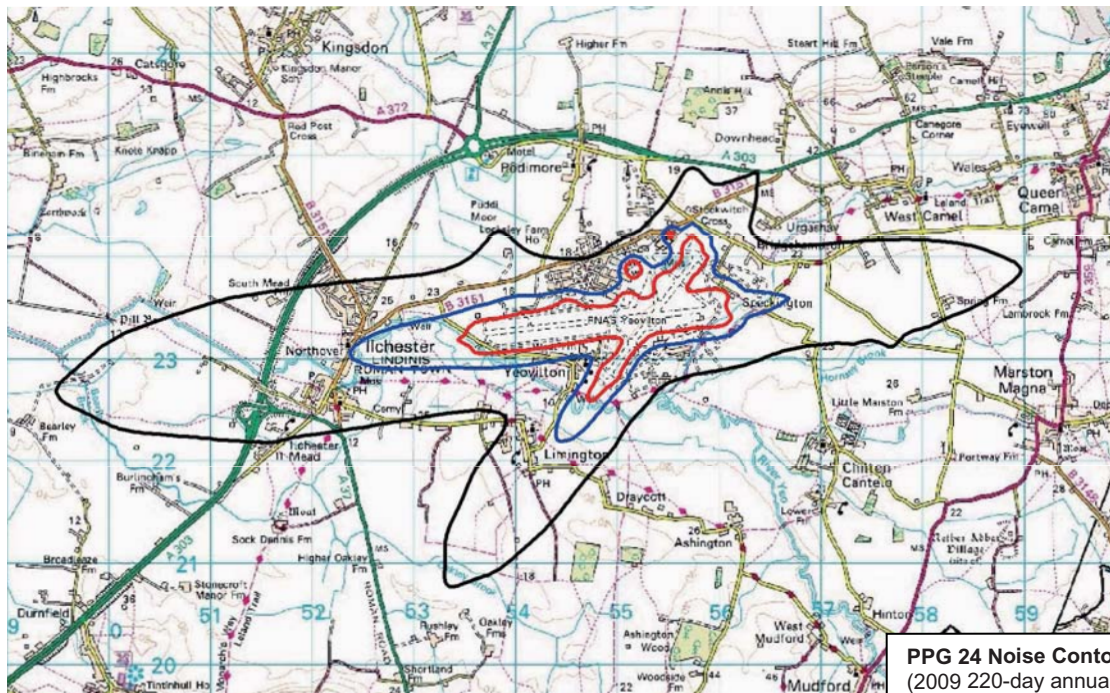

# Proposed Submission South Somerset Local Plan 2006 - 2028

## Ilchester Noise Contours - Inset Map 6a

**PPG 24 Noise Contours for RNAS Yeovilton**  
(2009 220-day annual average – validated)

- 57 dB  $L_{Aeq,16h}$
- 66 dB  $L_{Aeq,16h}$
- 72 dB  $L_{Aeq,16h}$