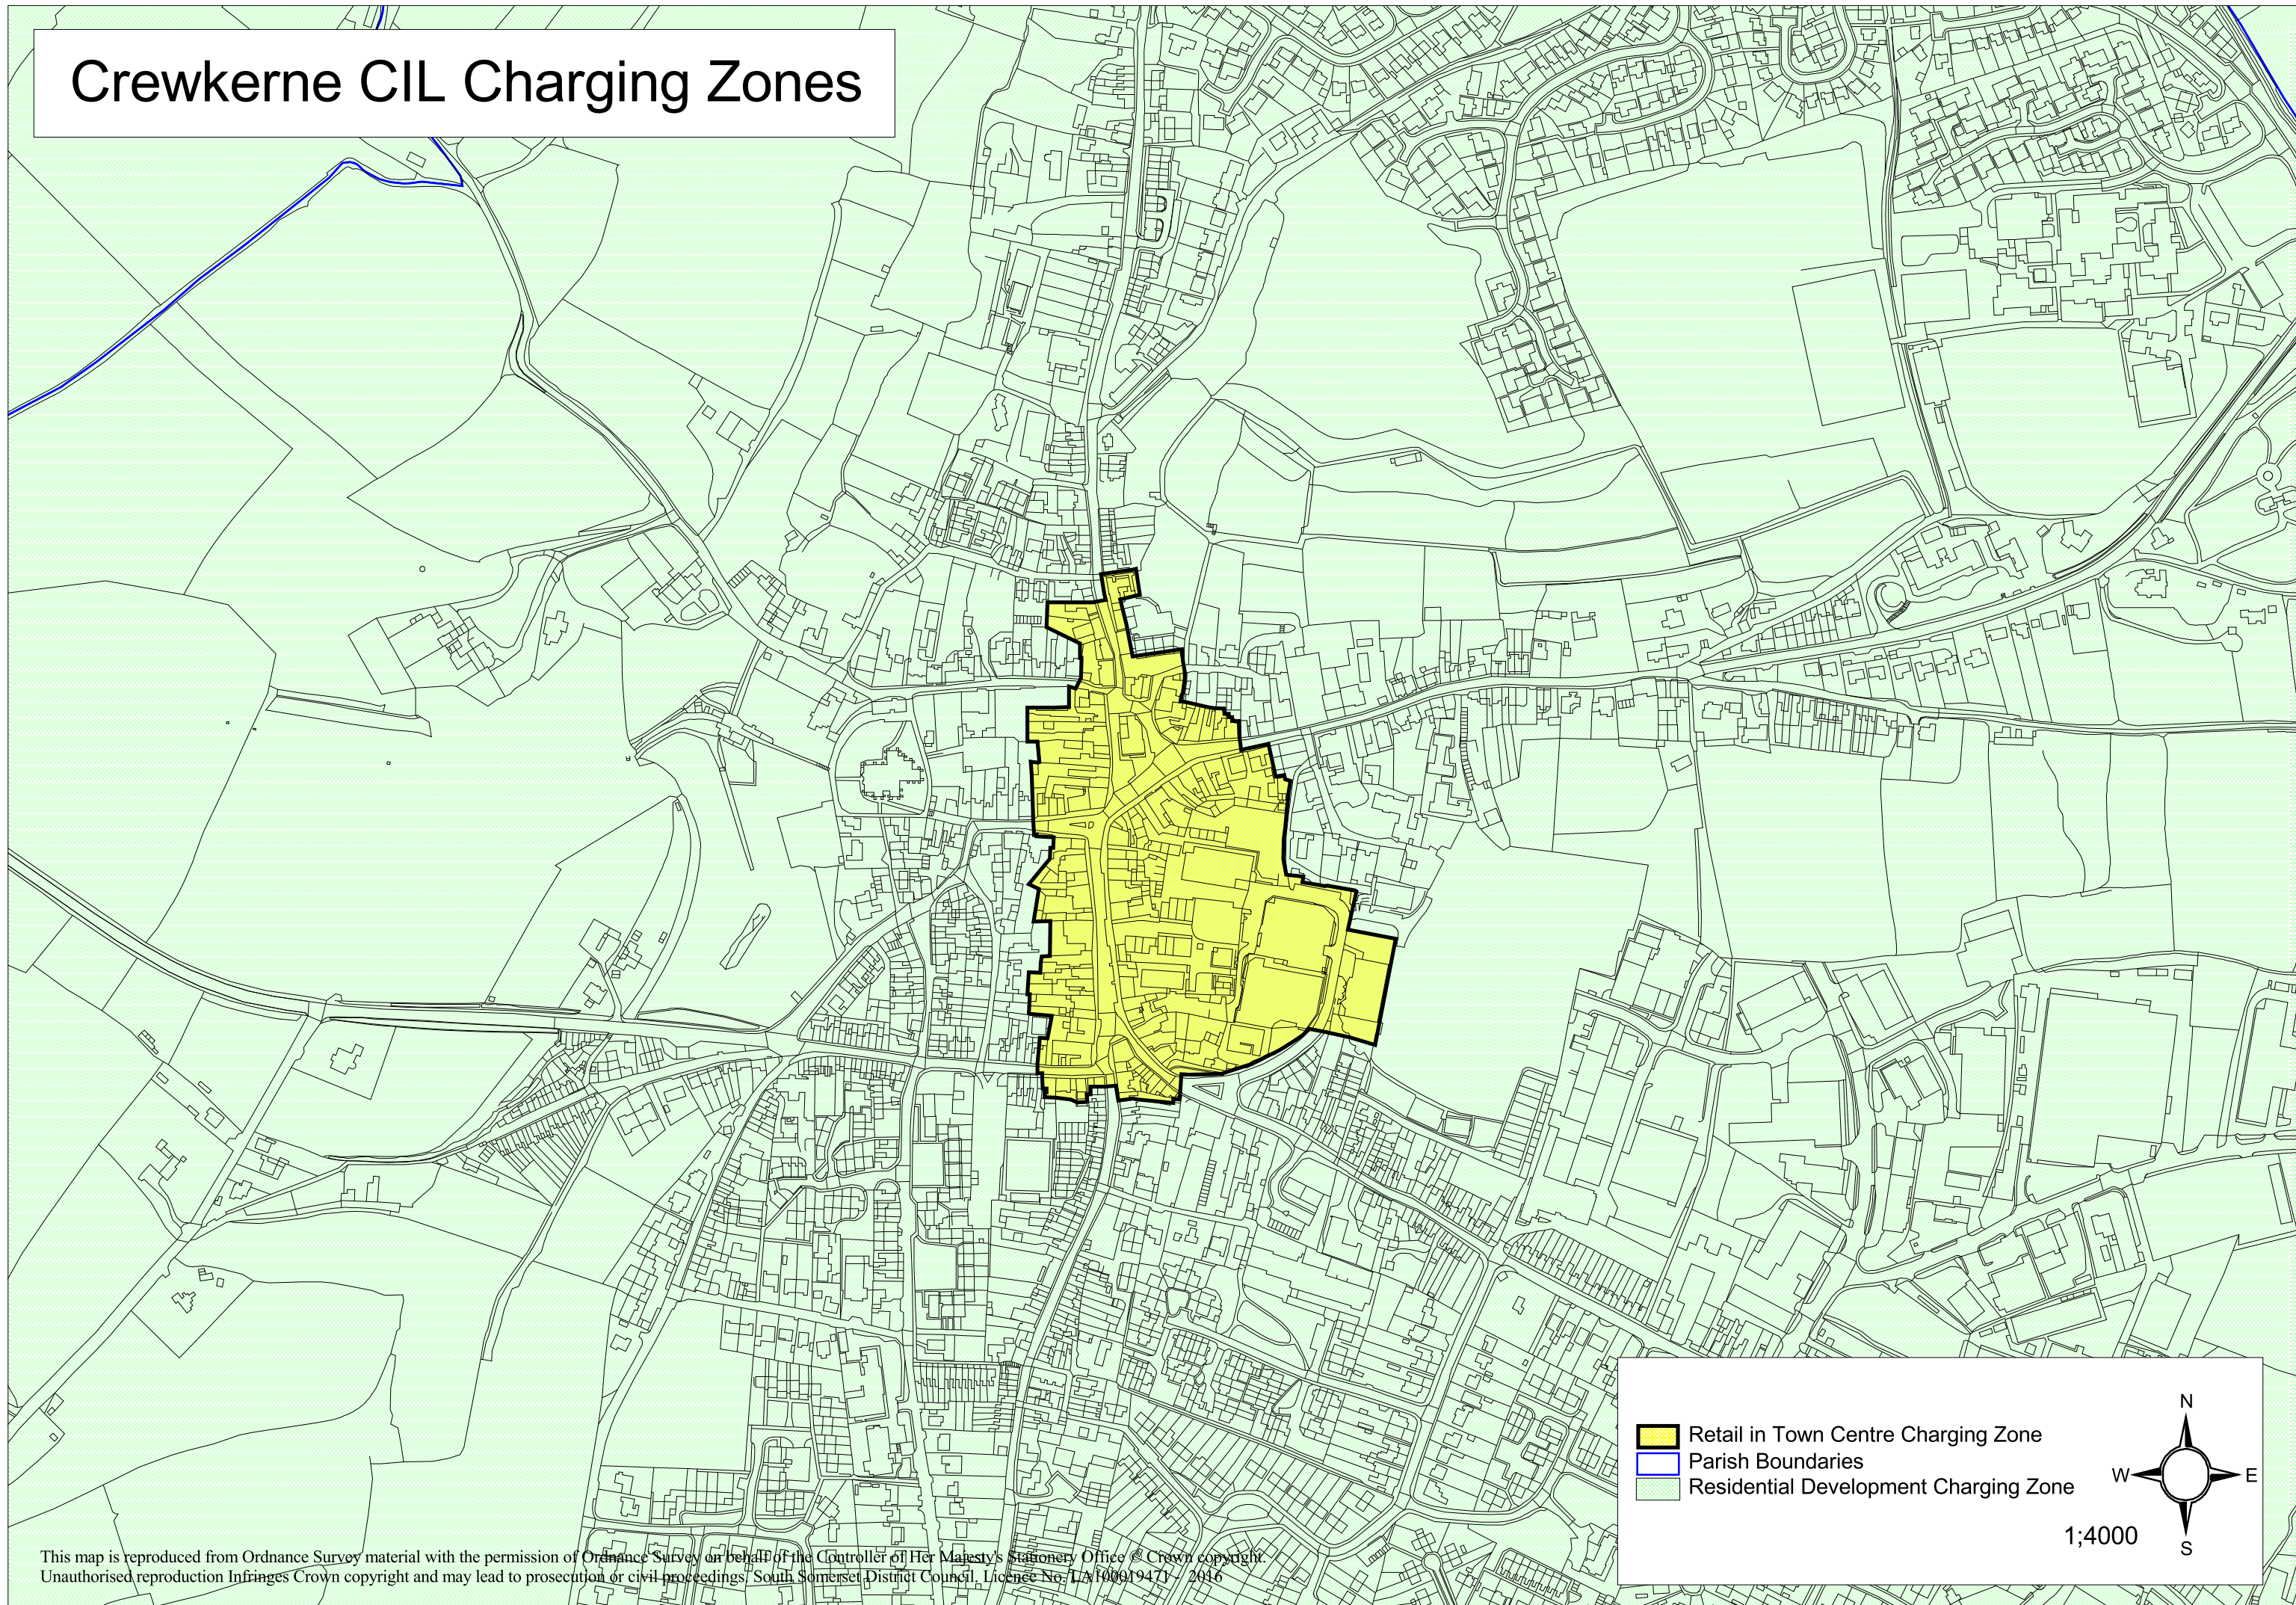

# Crewkerne CIL Charging Zones

Legend:

- Retail in Town Centre Charging Zone
- Parish Boundaries
- Residential Development Charging Zone

Scale: 1:4000

This map is reproduced from Ordnance Survey material with the permission of Ordnance Survey on behalf of the Controller of Her Majesty's Stationery Office © Crown copyright. Unauthorised reproduction infringes Crown copyright and may lead to prosecution or civil proceedings. South Somerset District Council. Licence No. LA100619471 - 2016