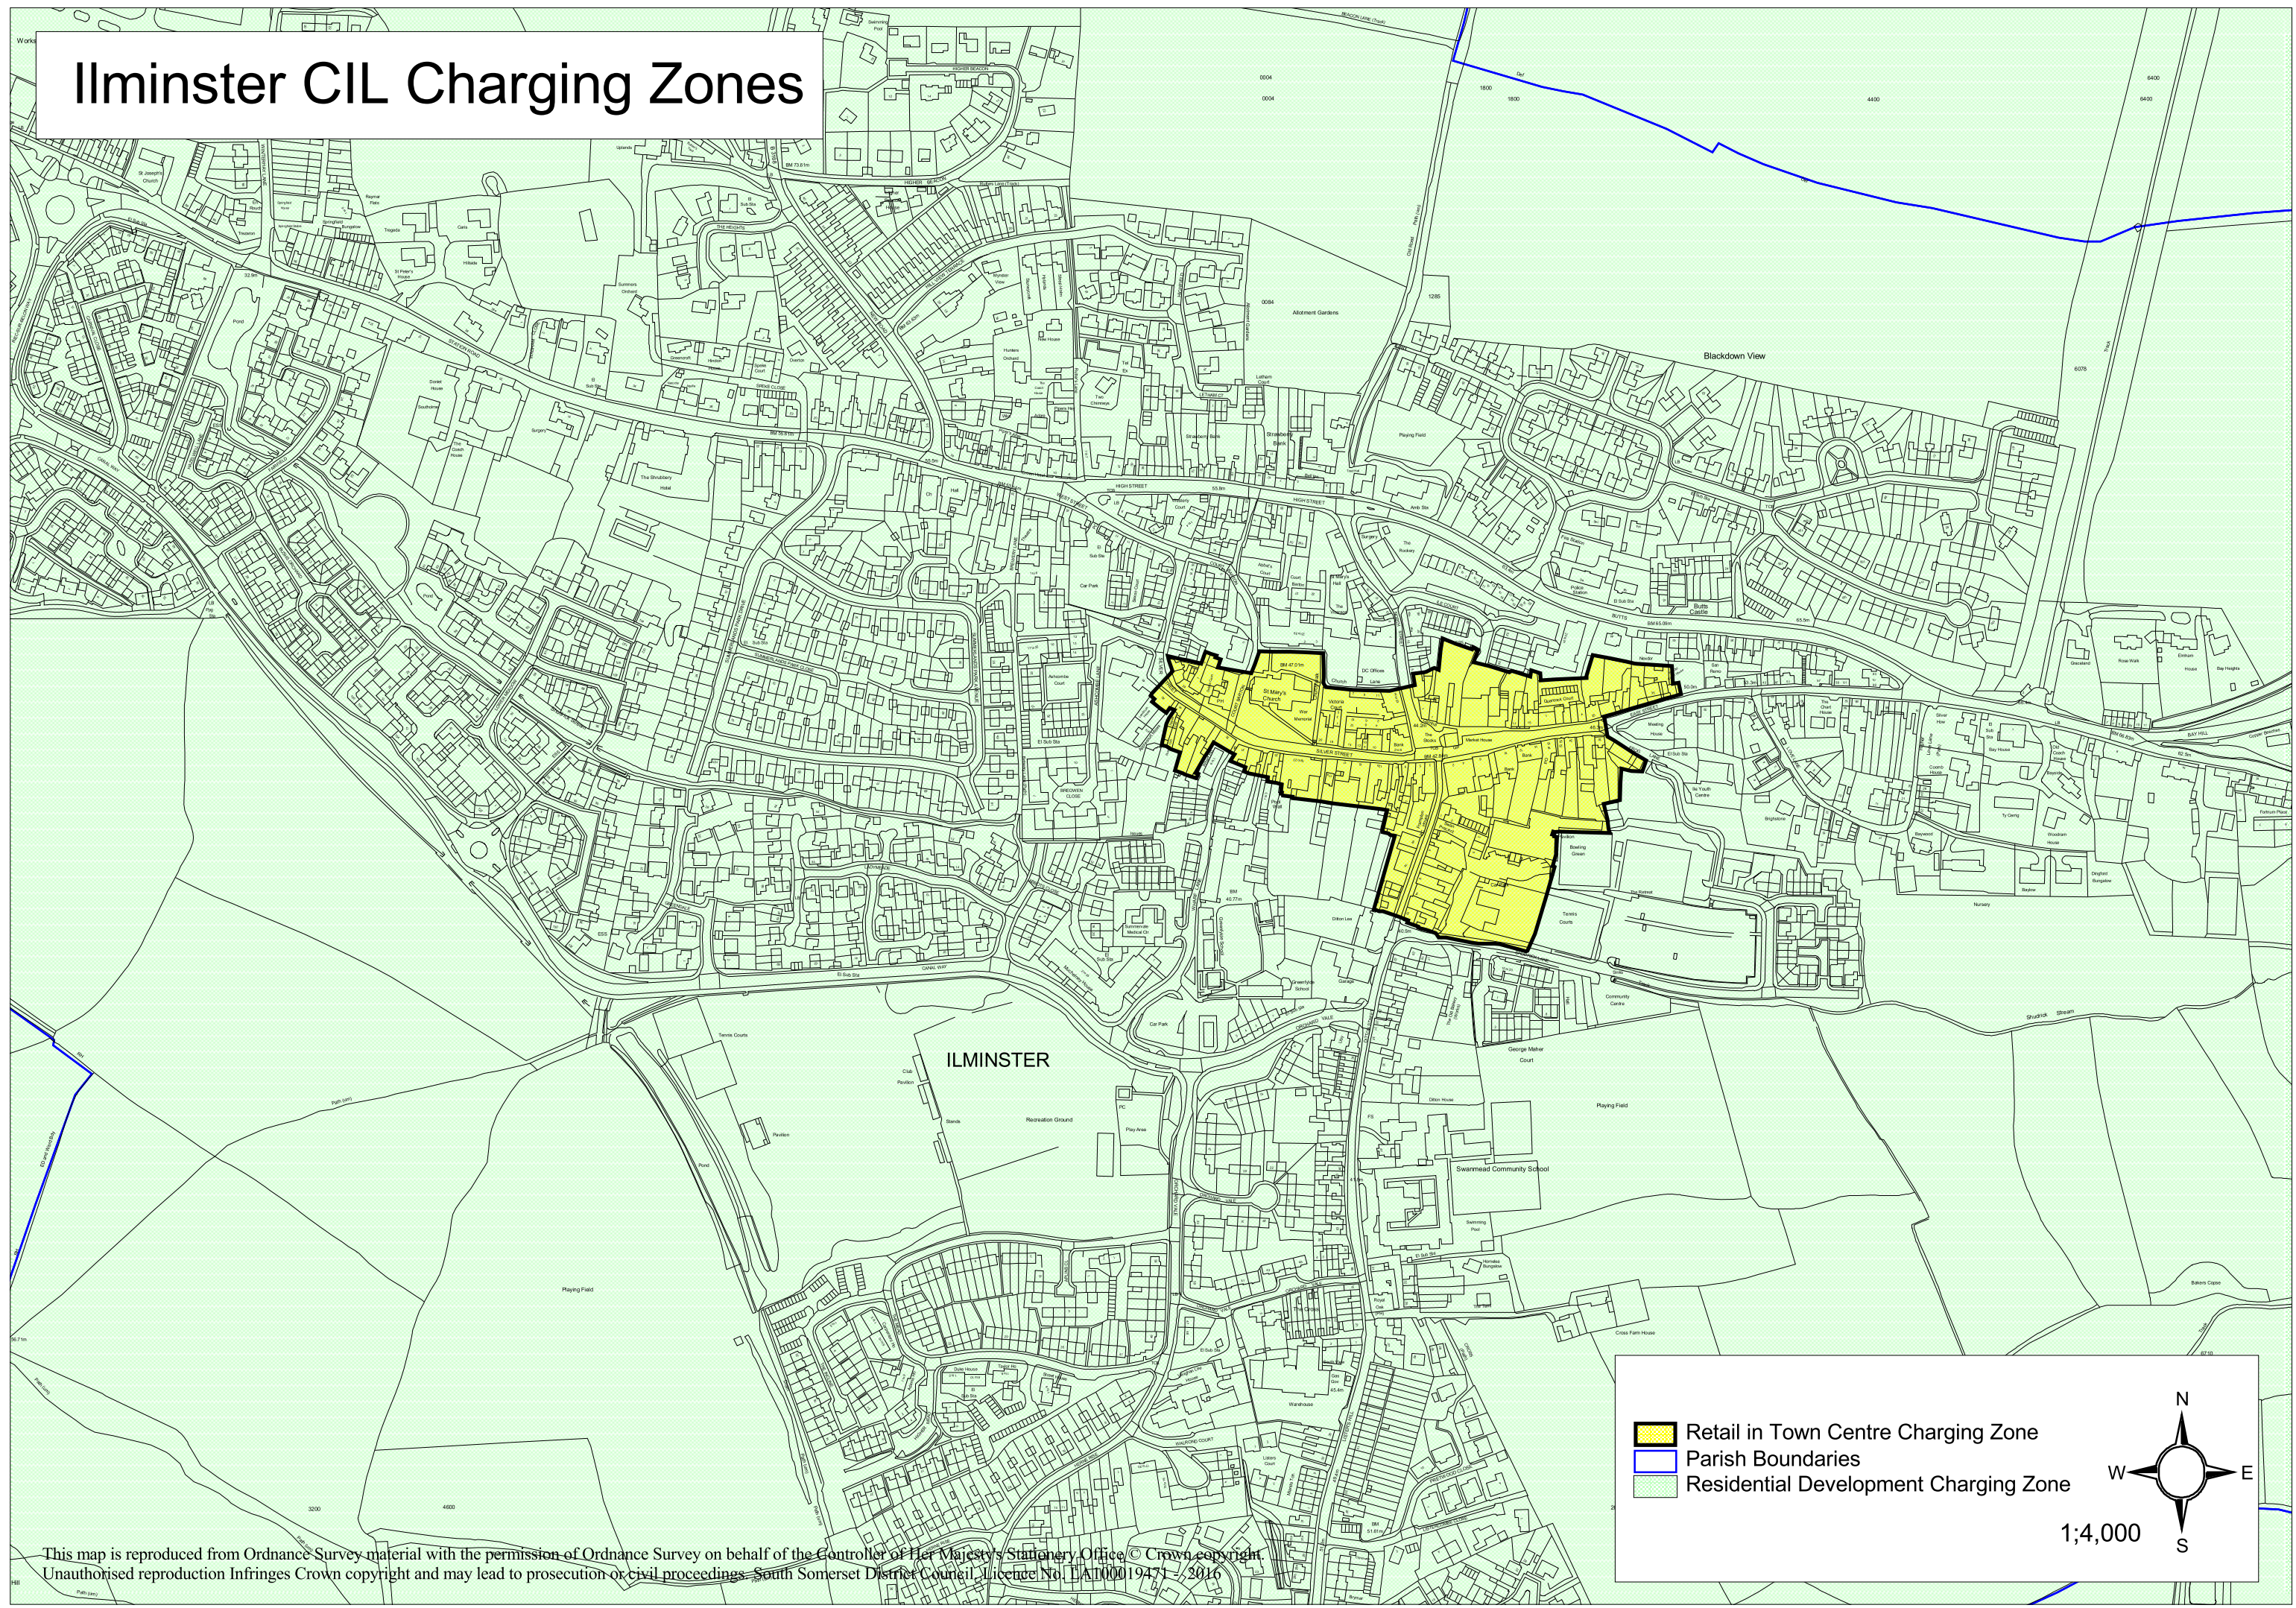

# Iminster CIL Charging Zones

ILMINSTER

**Legend**

-  Retail in Town Centre Charging Zone
-  Parish Boundaries
-  Residential Development Charging Zone

**Scale**  
1:4,000

This map is reproduced from Ordnance Survey material with the permission of Ordnance Survey on behalf of the Controller of Her Majesty's Stationery Office. © Crown copyright. Unauthorised reproduction infringes Crown copyright and may lead to prosecution or civil proceedings. South Somerset District Council. Licence No. LA100019471 - 2016