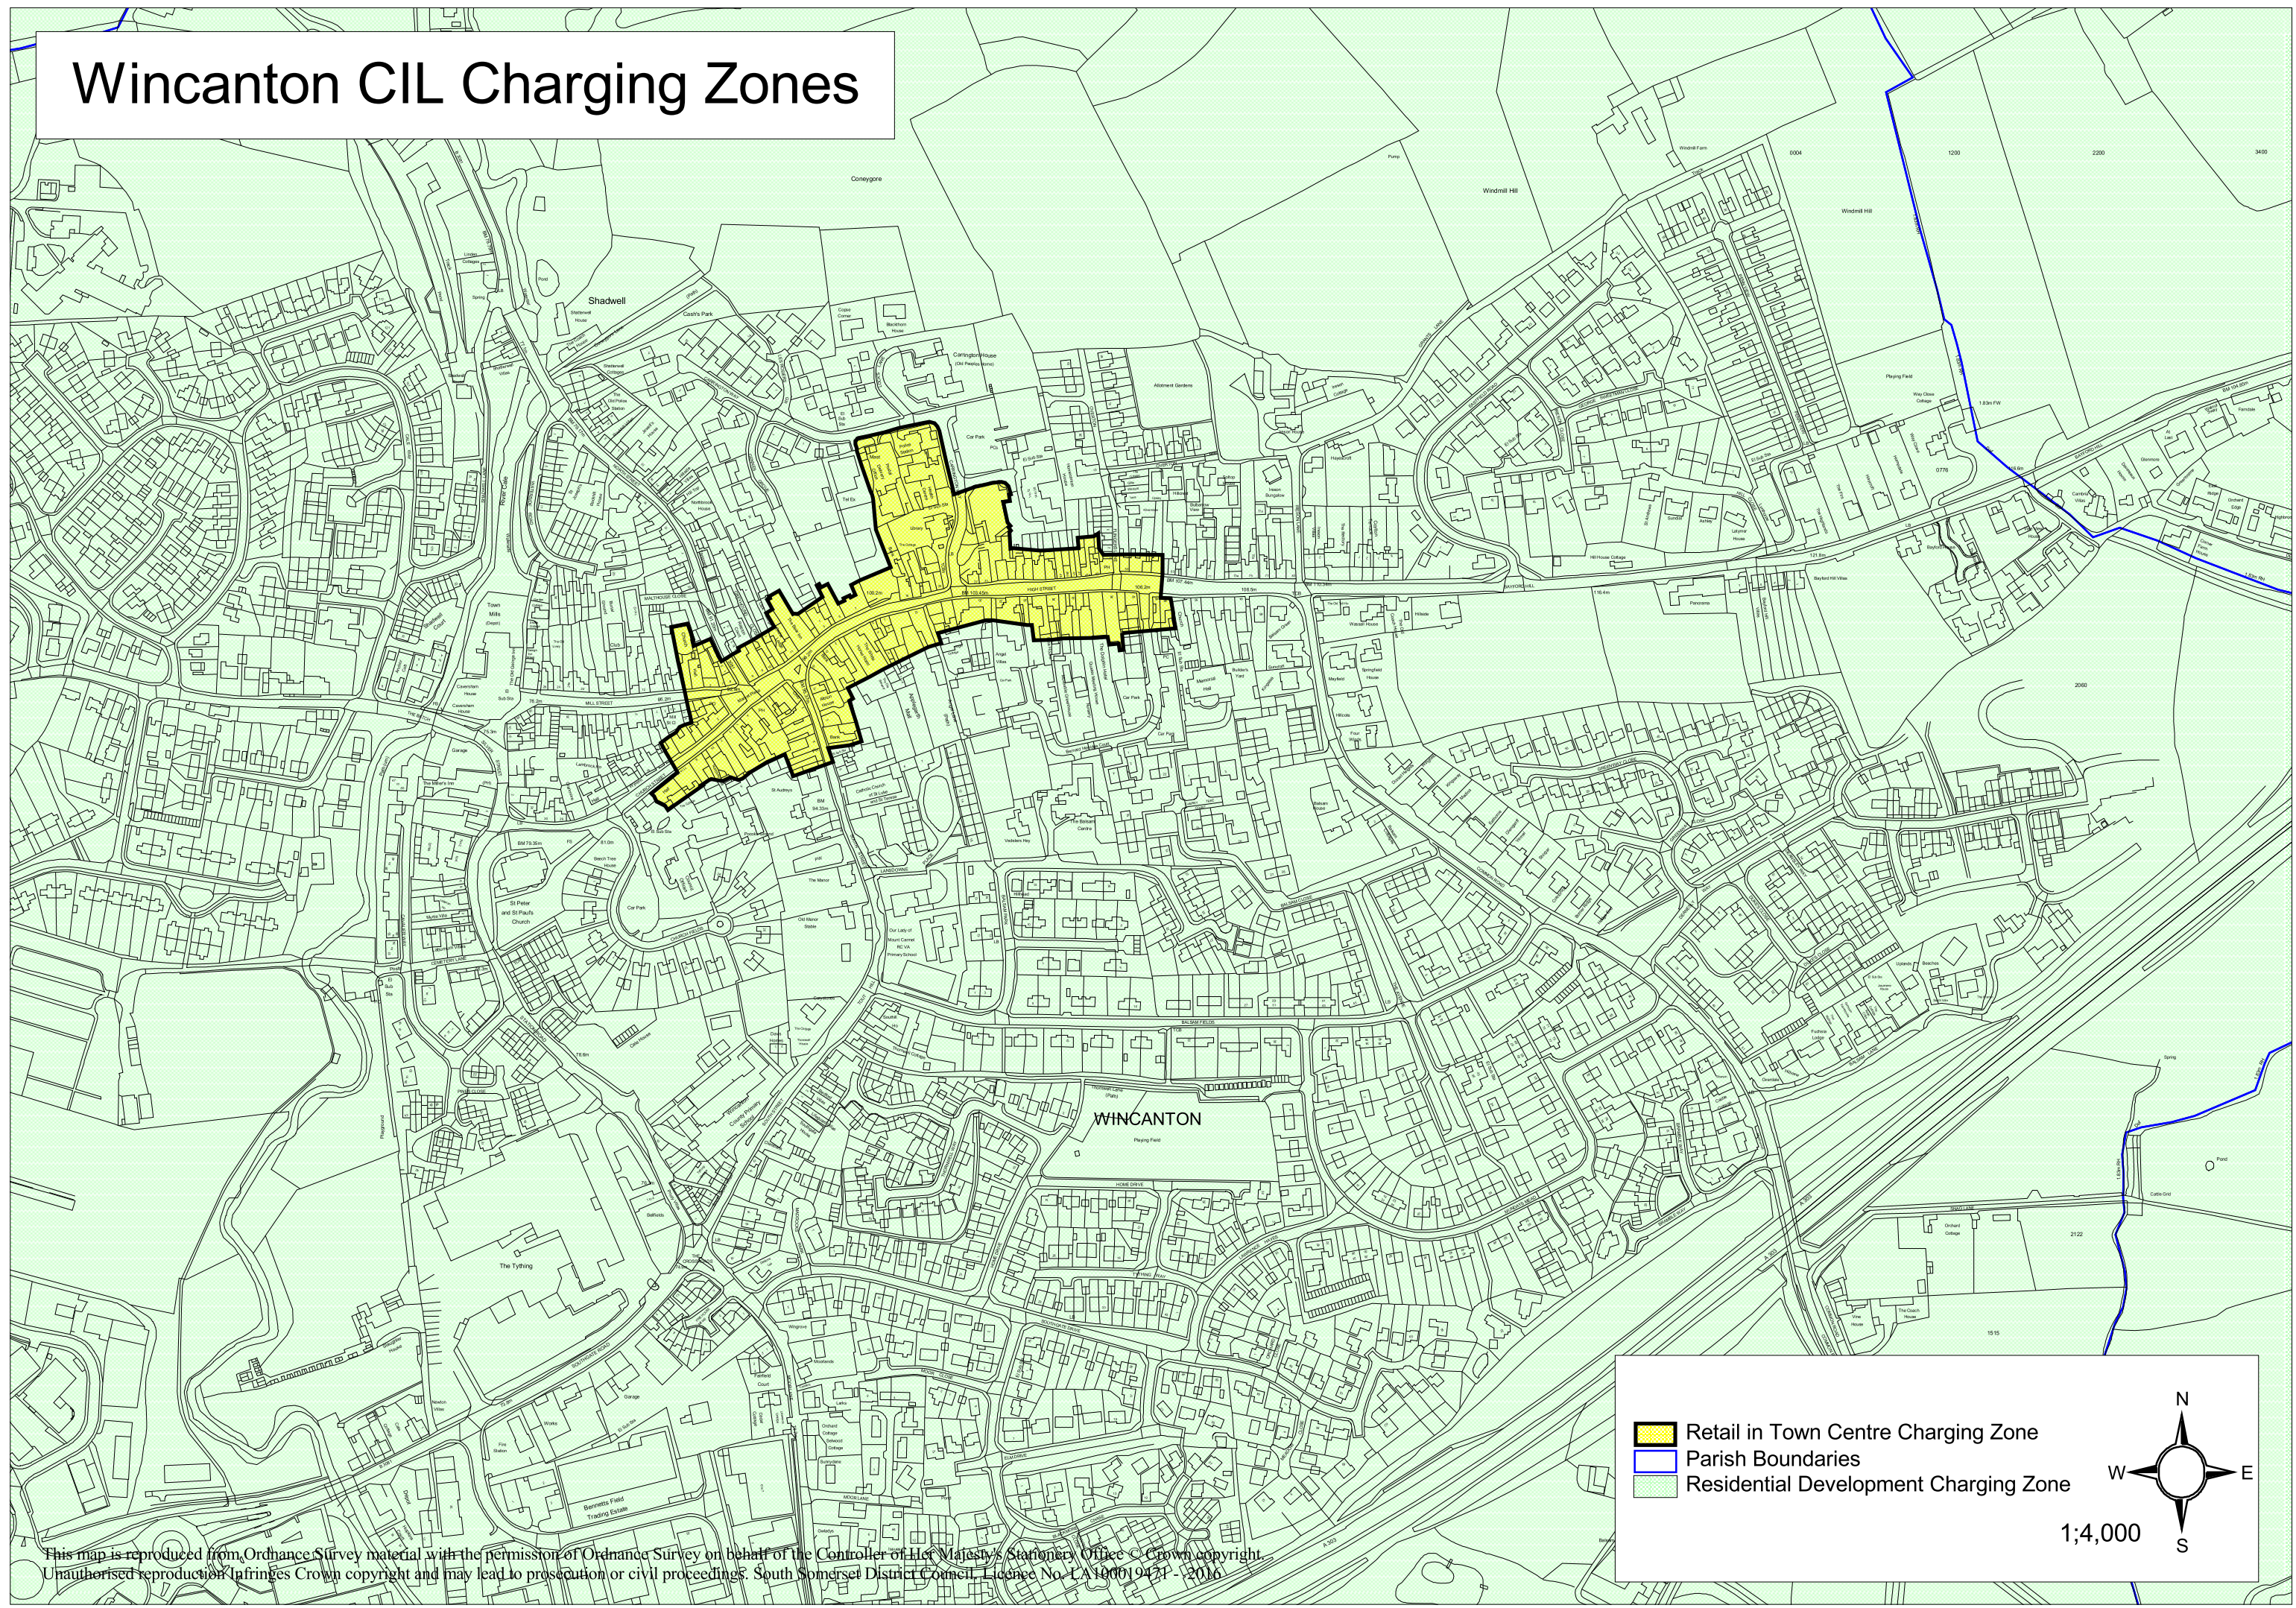

Wincanton CIL Charging Zones

Legend

- Retail in Town Centre Charging Zone
- Parish Boundaries
- Residential Development Charging Zone

Scale
1:4,000

This map is reproduced from Ordnance Survey material with the permission of Ordnance Survey on behalf of the Controller of Her Majesty's Stationery Office © Crown copyright. Unauthorised reproduction infringes Crown copyright and may lead to prosecution or civil proceedings. South Somerset District Council, Licence No. LA100019437 - 2016