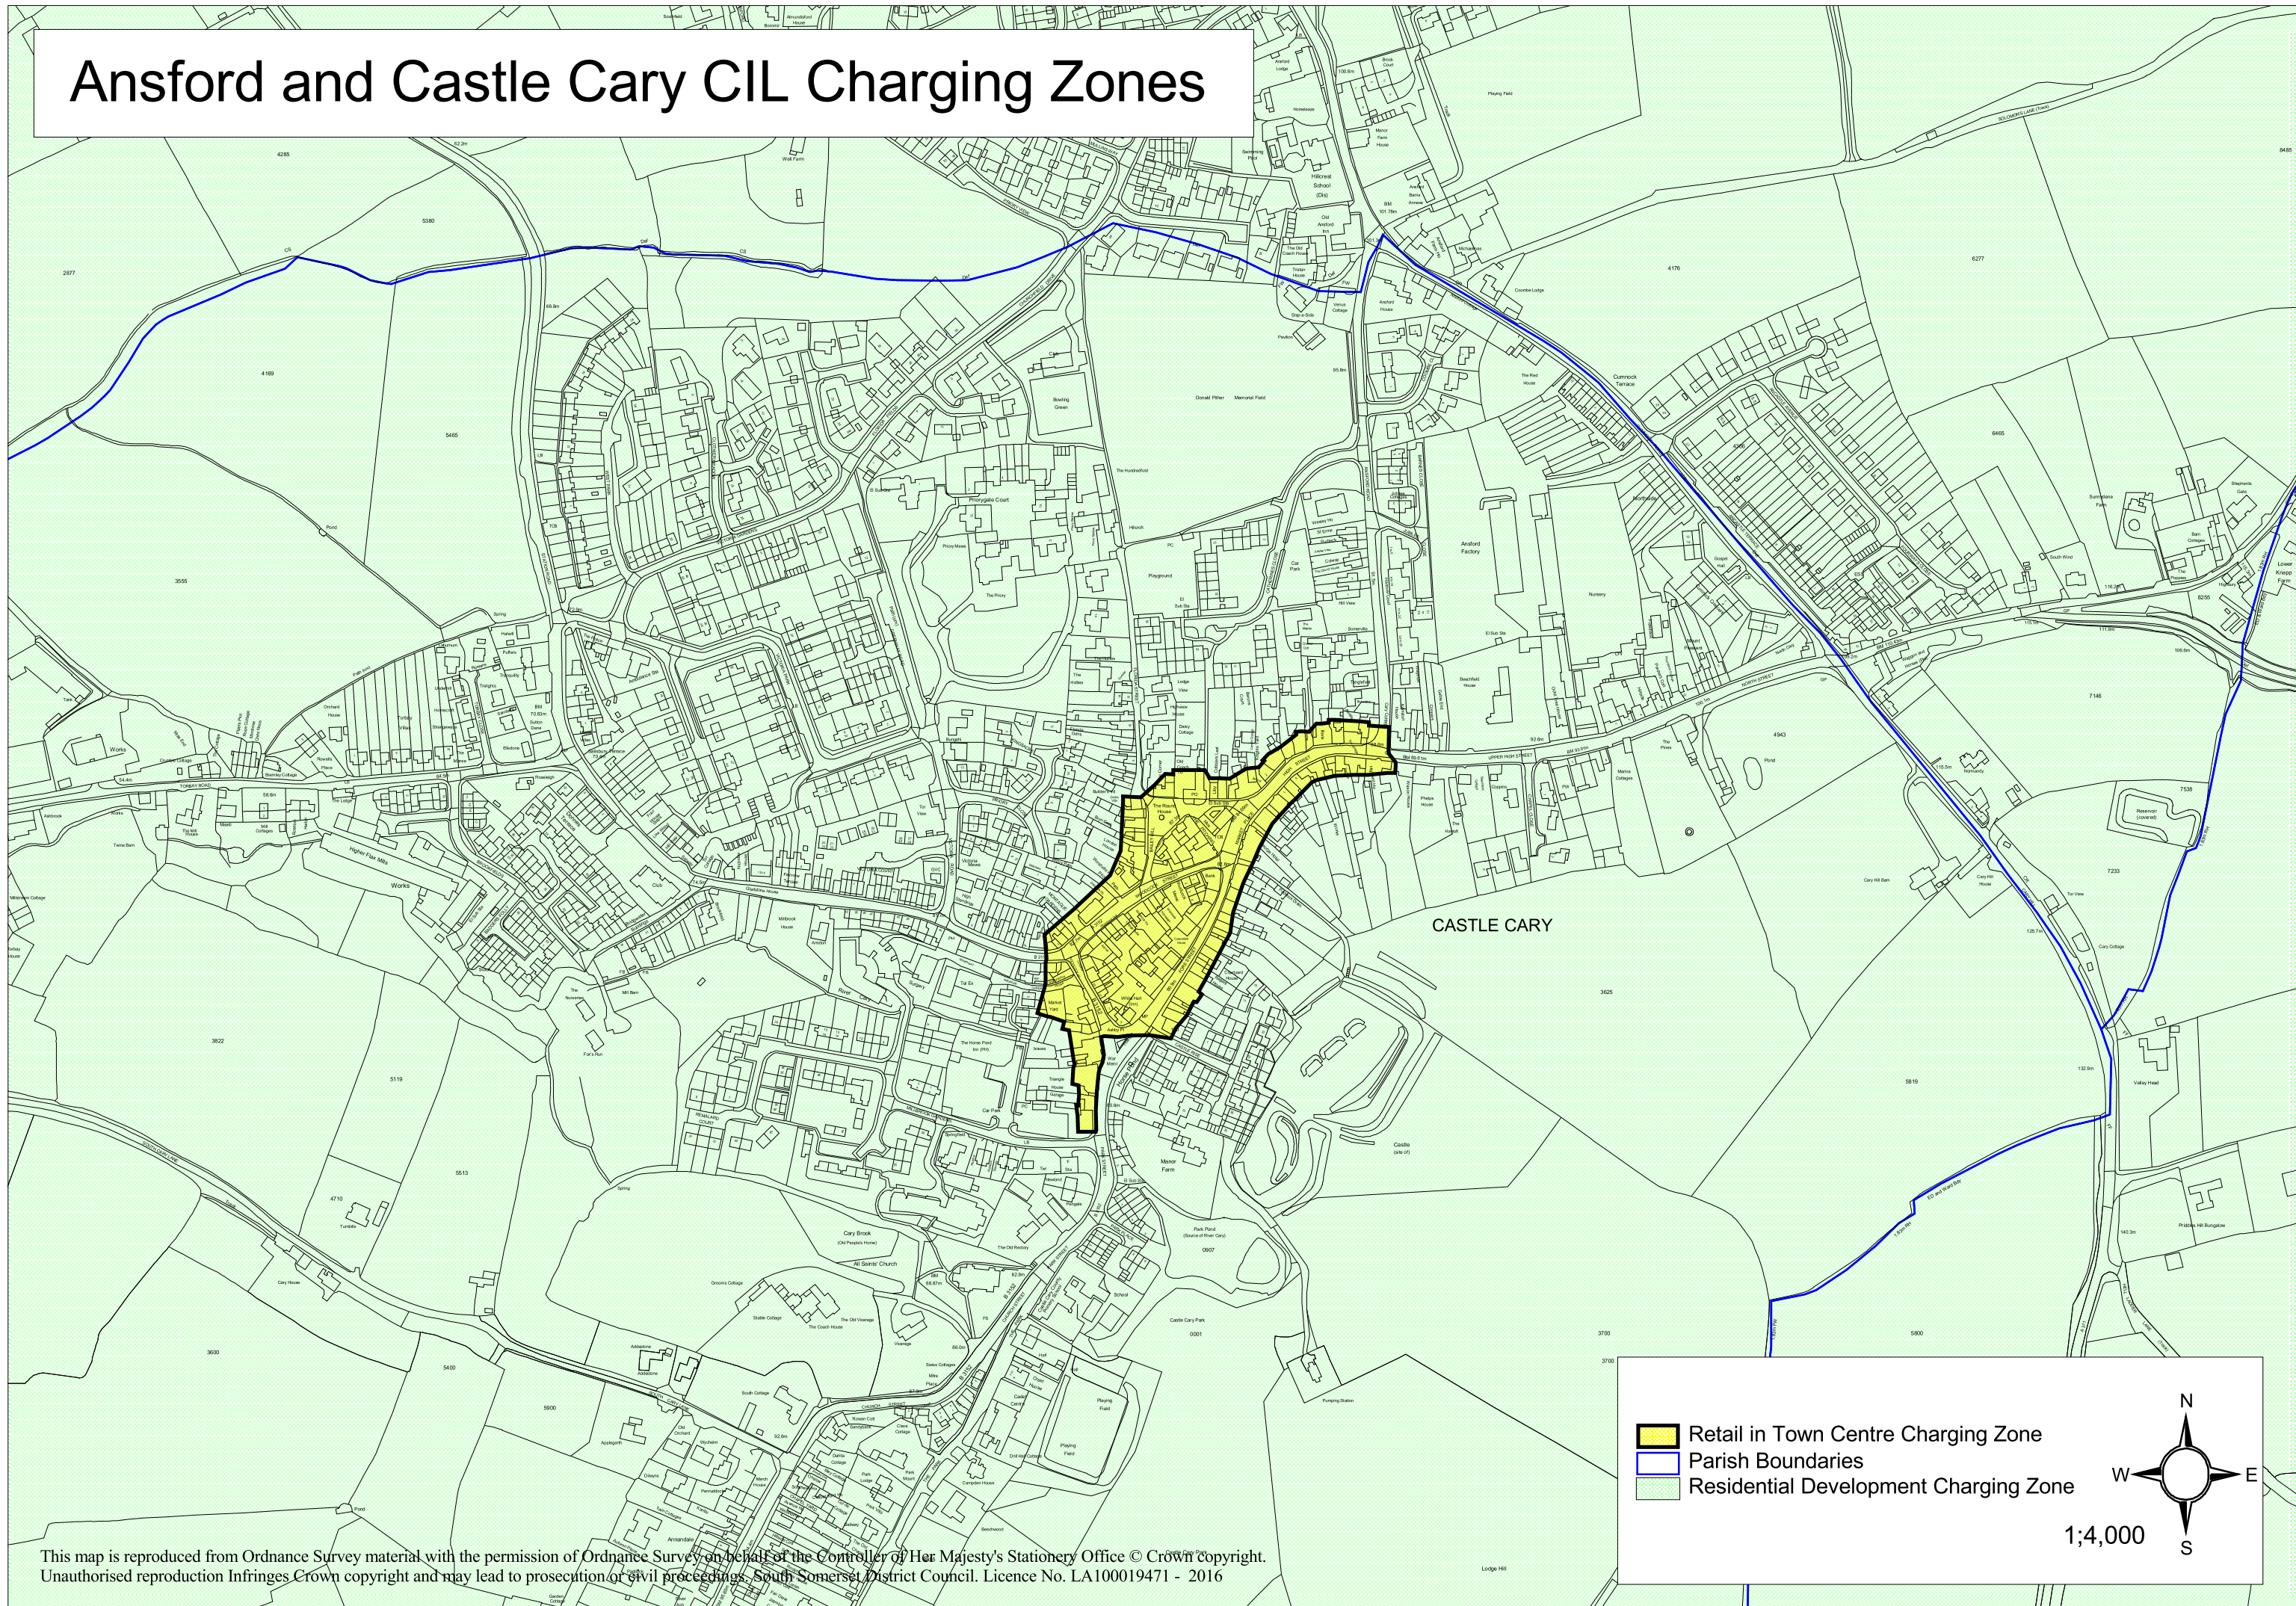

Ansford and Castle Cary CIL Charging Zones

This map is reproduced from Ordnance Survey material with the permission of Ordnance Survey on behalf of the Controller of Her Majesty's Stationery Office © Crown copyright. Unauthorised reproduction infringes Crown copyright and may lead to prosecution or civil proceedings. South Somerset District Council. Licence No. LA100019471 - 2016