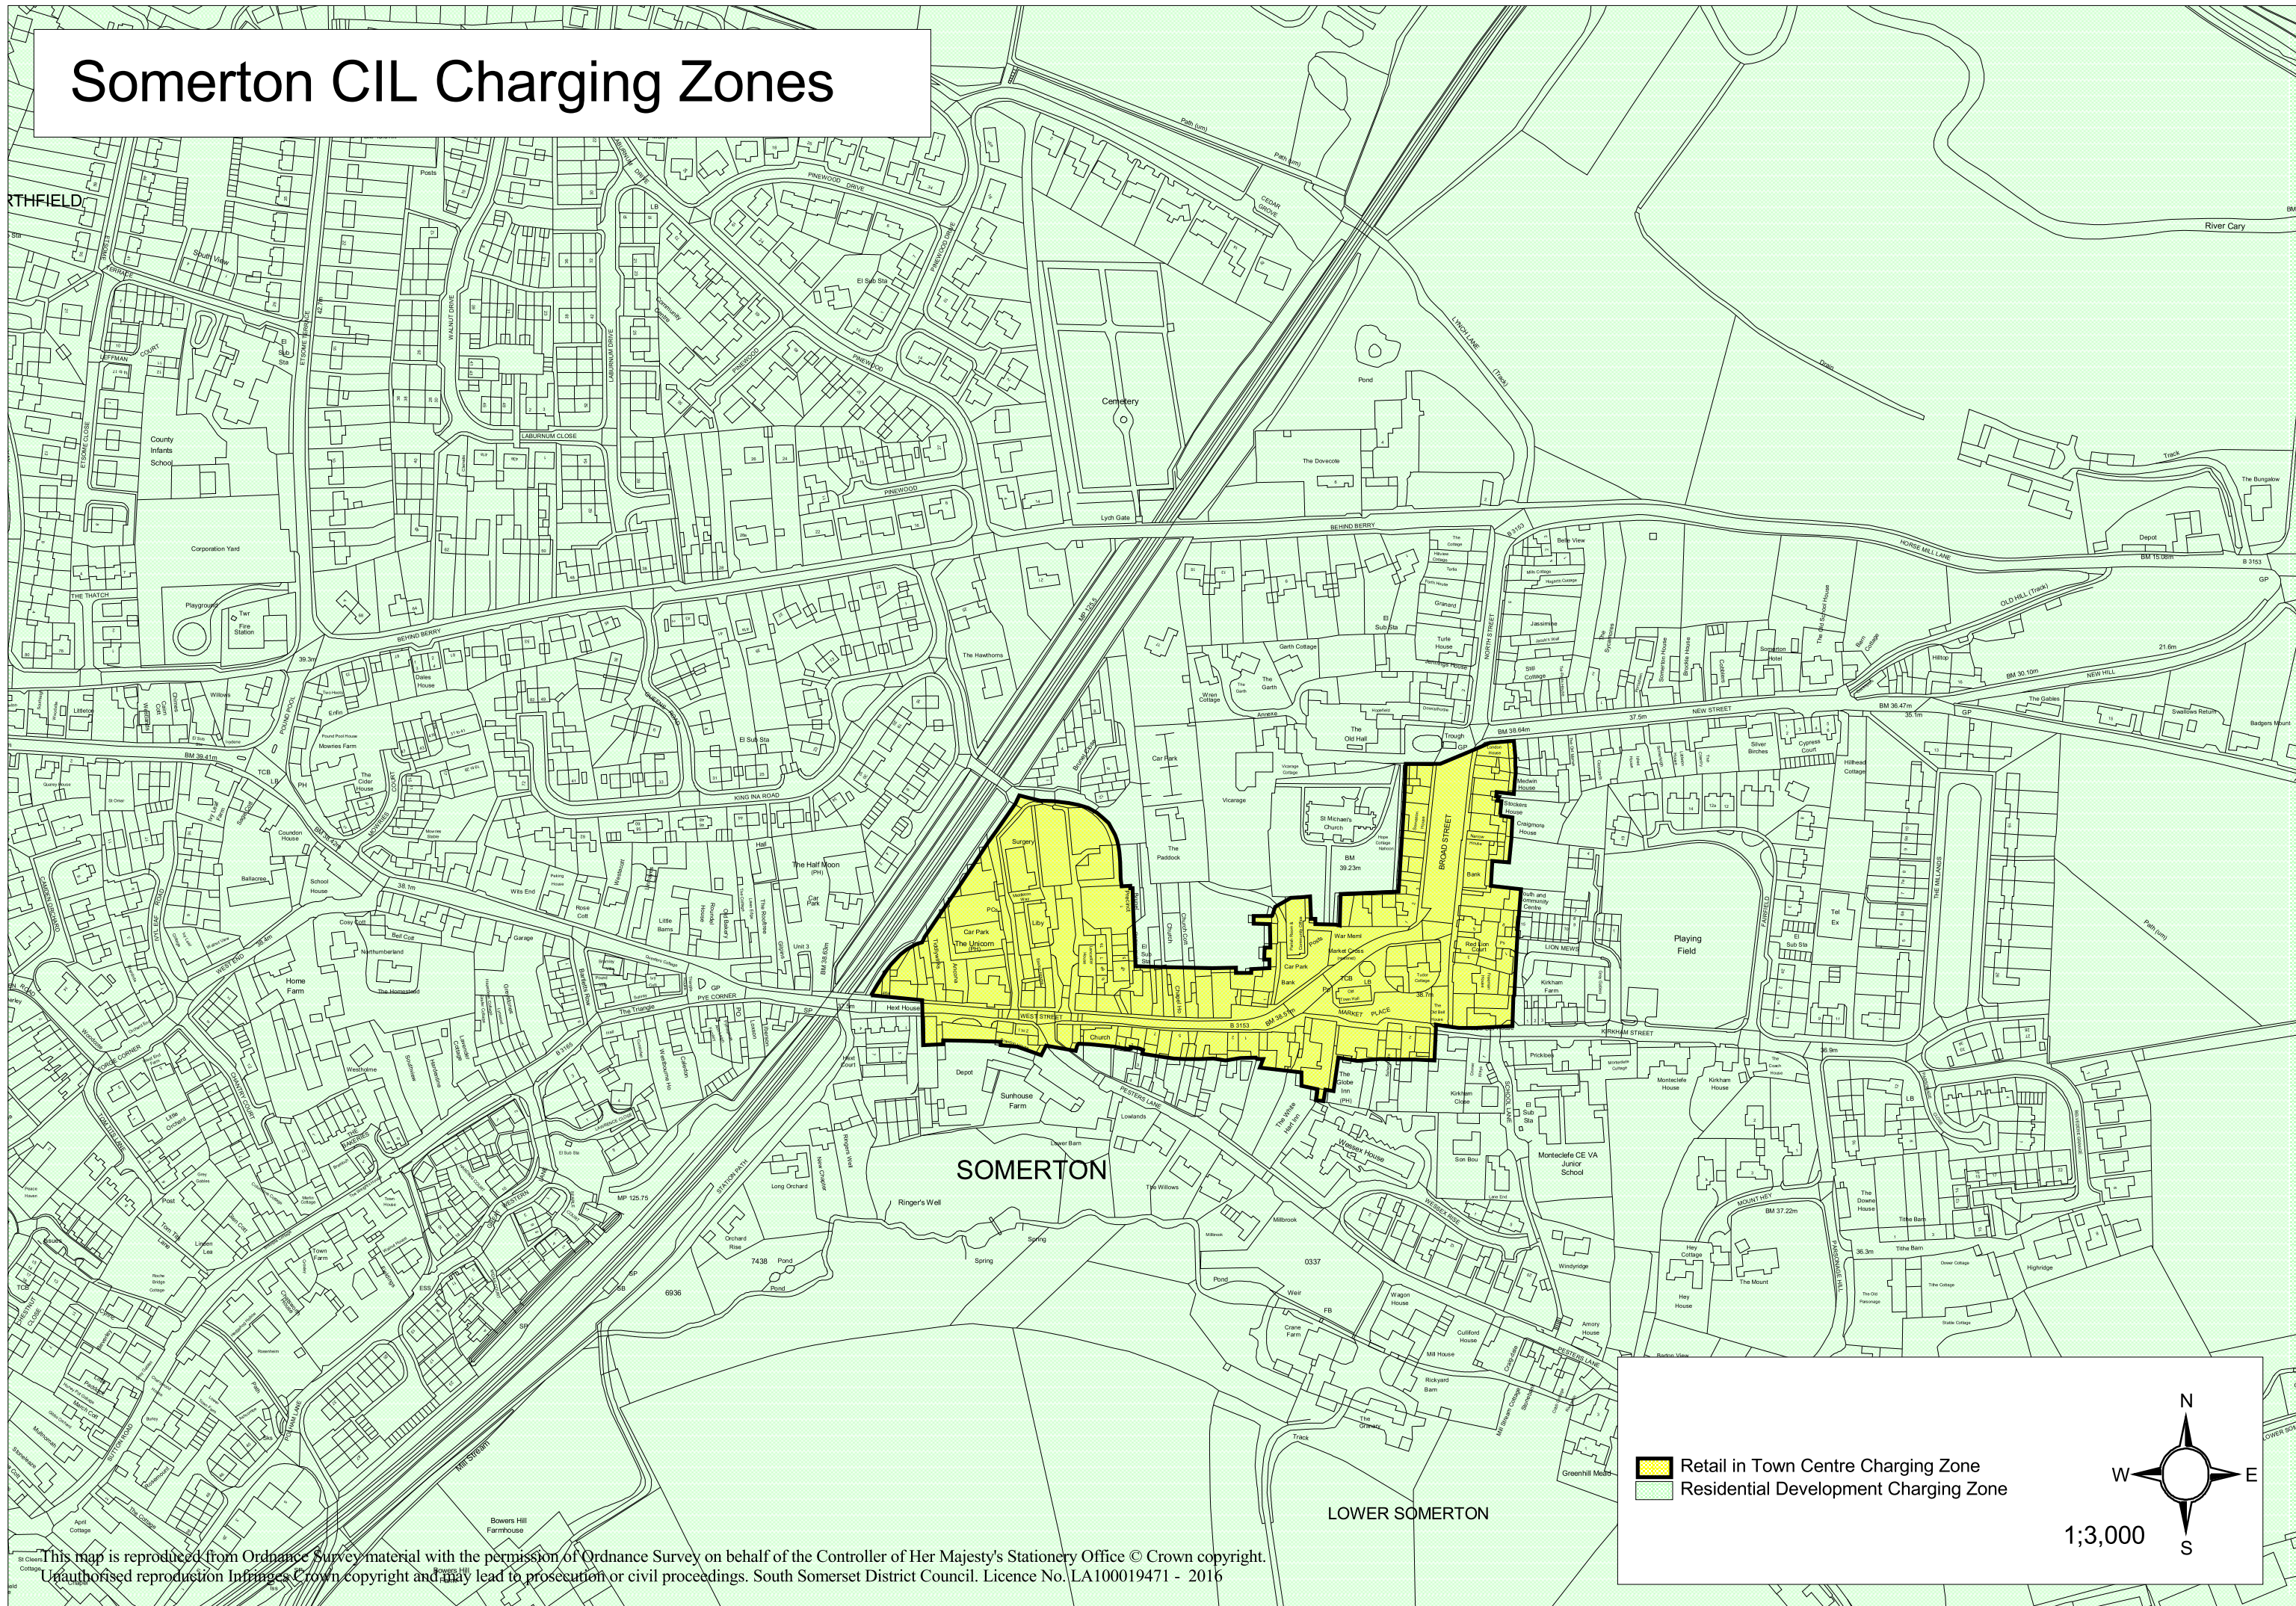

Somerton CIL Charging Zones

■ Retail in Town Centre Charging Zone
■ Residential Development Charging Zone

This map is reproduced from Ordnance Survey material with the permission of Ordnance Survey on behalf of the Controller of Her Majesty's Stationery Office © Crown copyright. Unauthorised reproduction infringes Crown copyright and may lead to prosecution or civil proceedings. South Somerset District Council. Licence No. LA100019471 - 2016