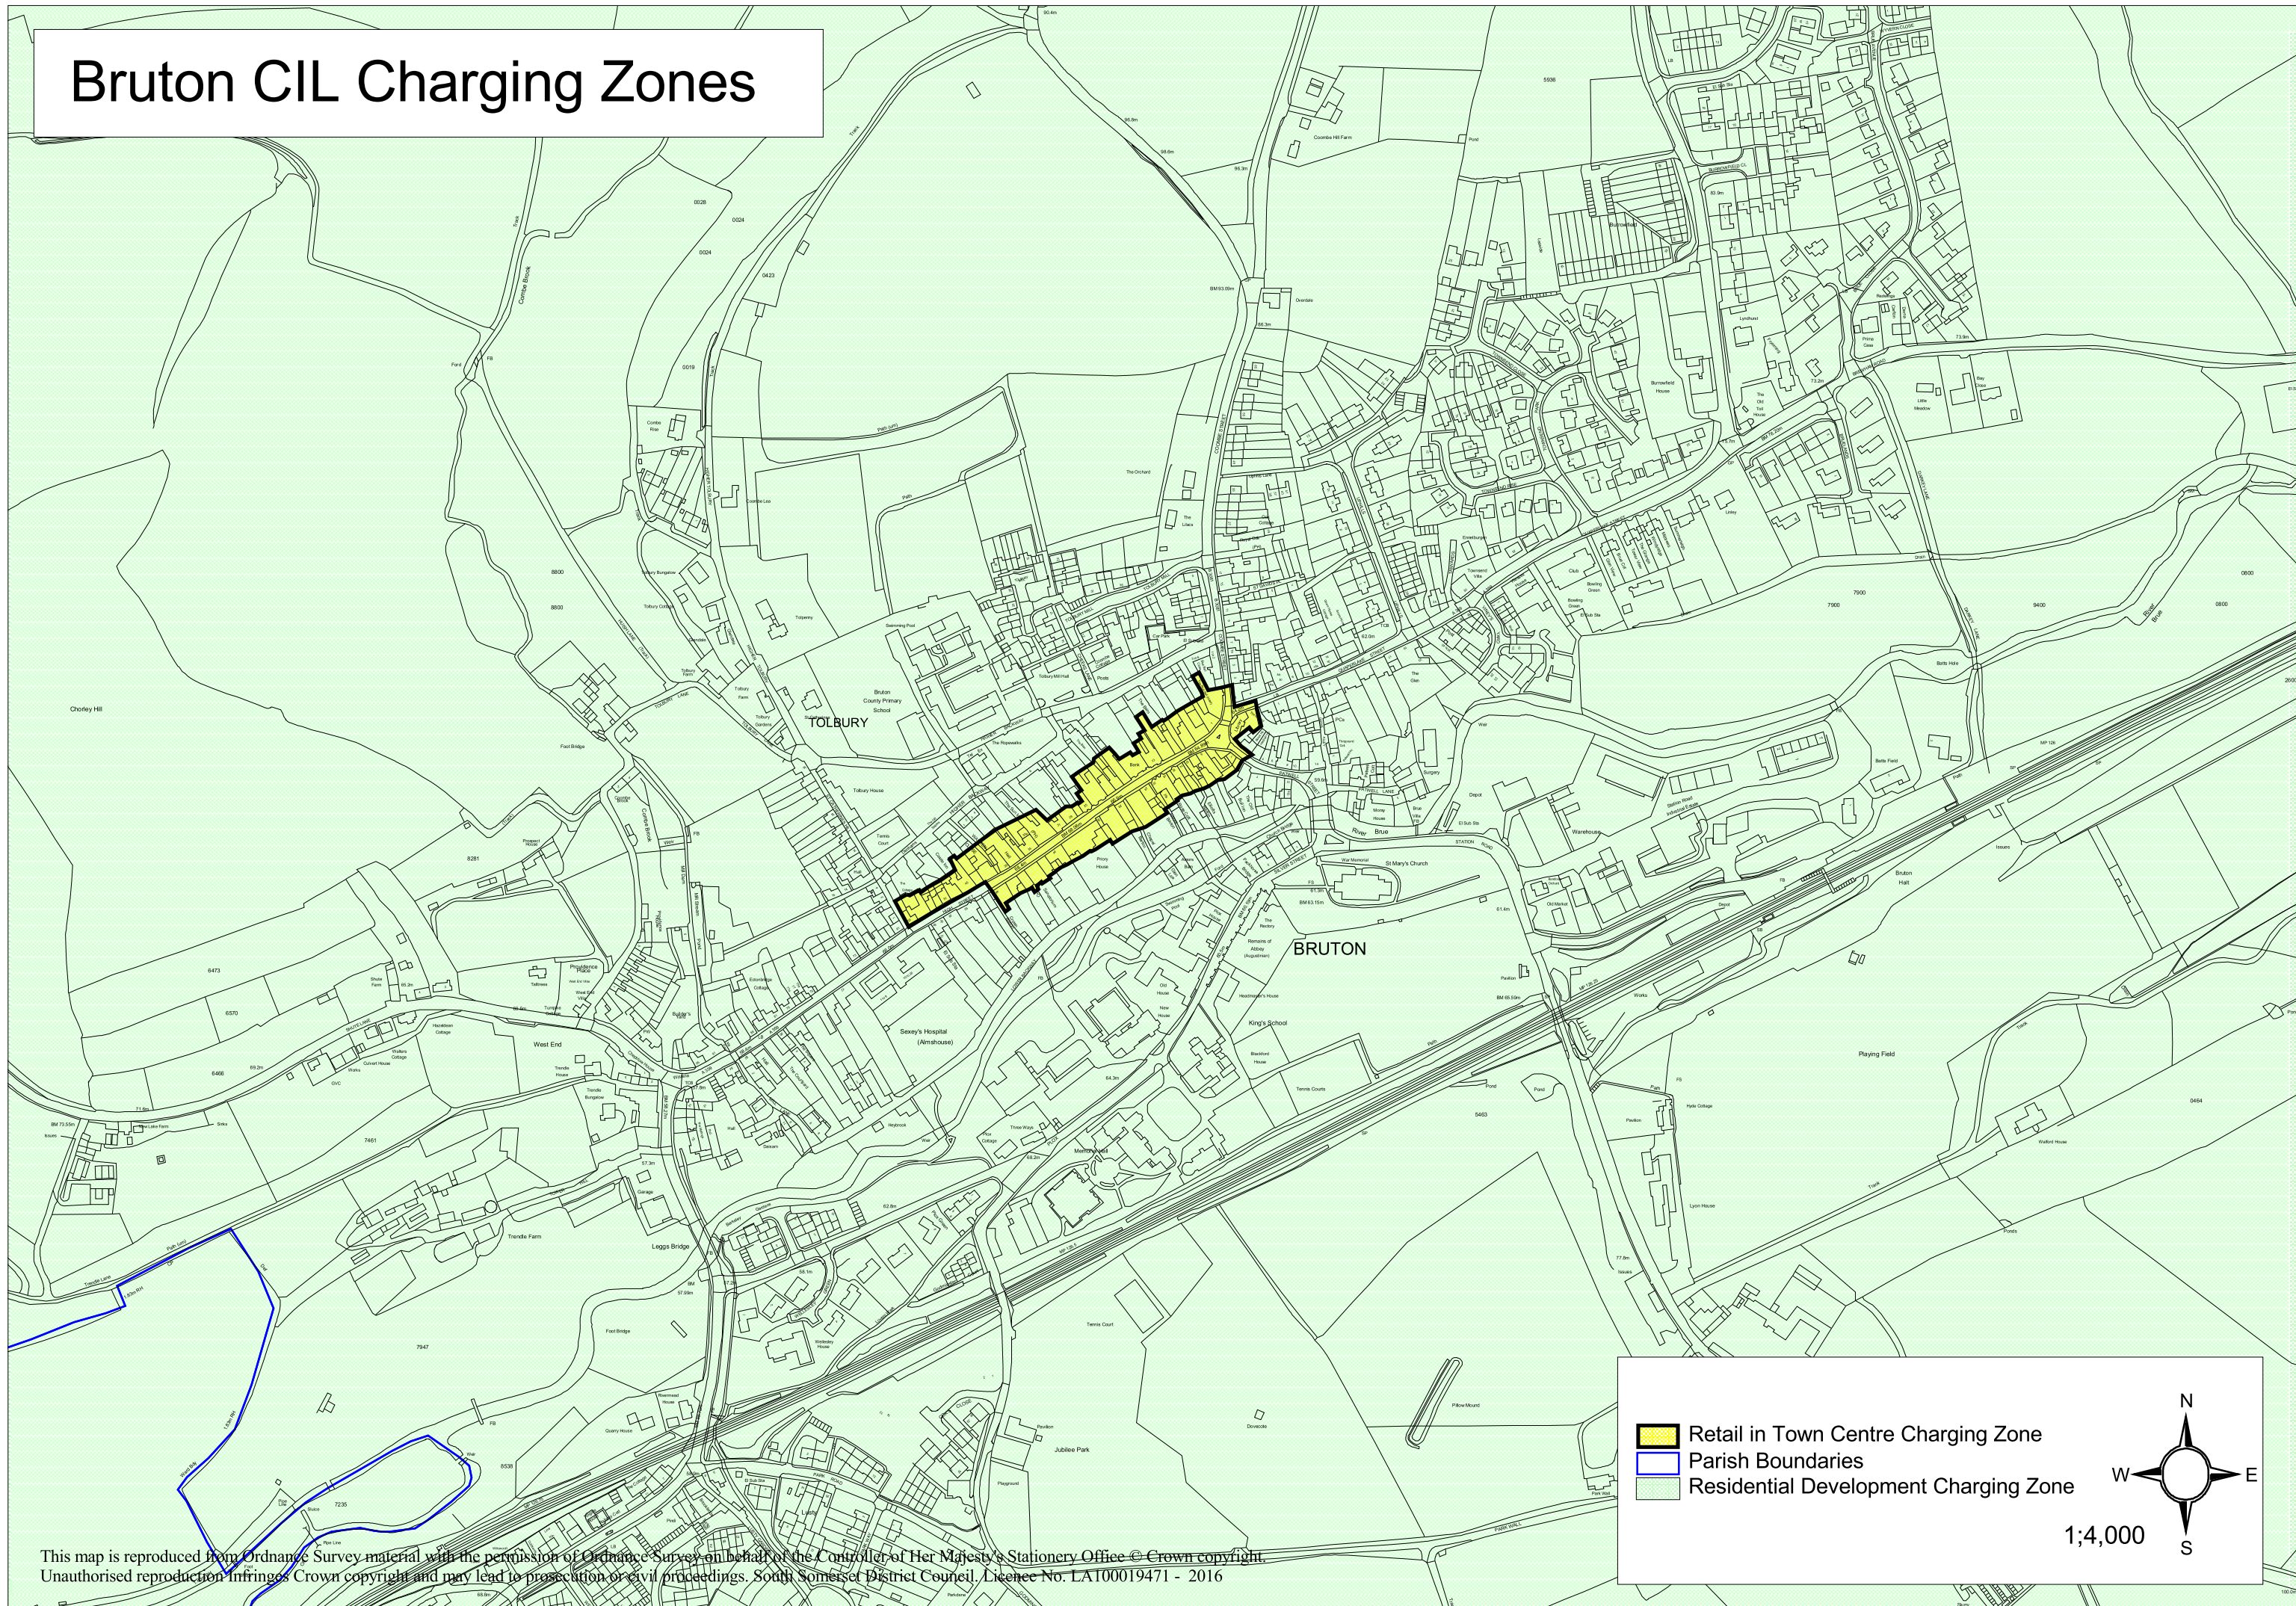

Bruton CIL Charging Zones

Legend

- Retail in Town Centre Charging Zone
- Parish Boundaries
- Residential Development Charging Zone

Scale: 1:4,000

This map is reproduced from Ordnance Survey material with the permission of Ordnance Survey on behalf of the Controller of Her Majesty's Stationery Office © Crown copyright. Unauthorised reproduction infringes Crown copyright and may lead to prosecution or civil proceedings. South Somerset District Council. Licence No. LA100019471 - 2016