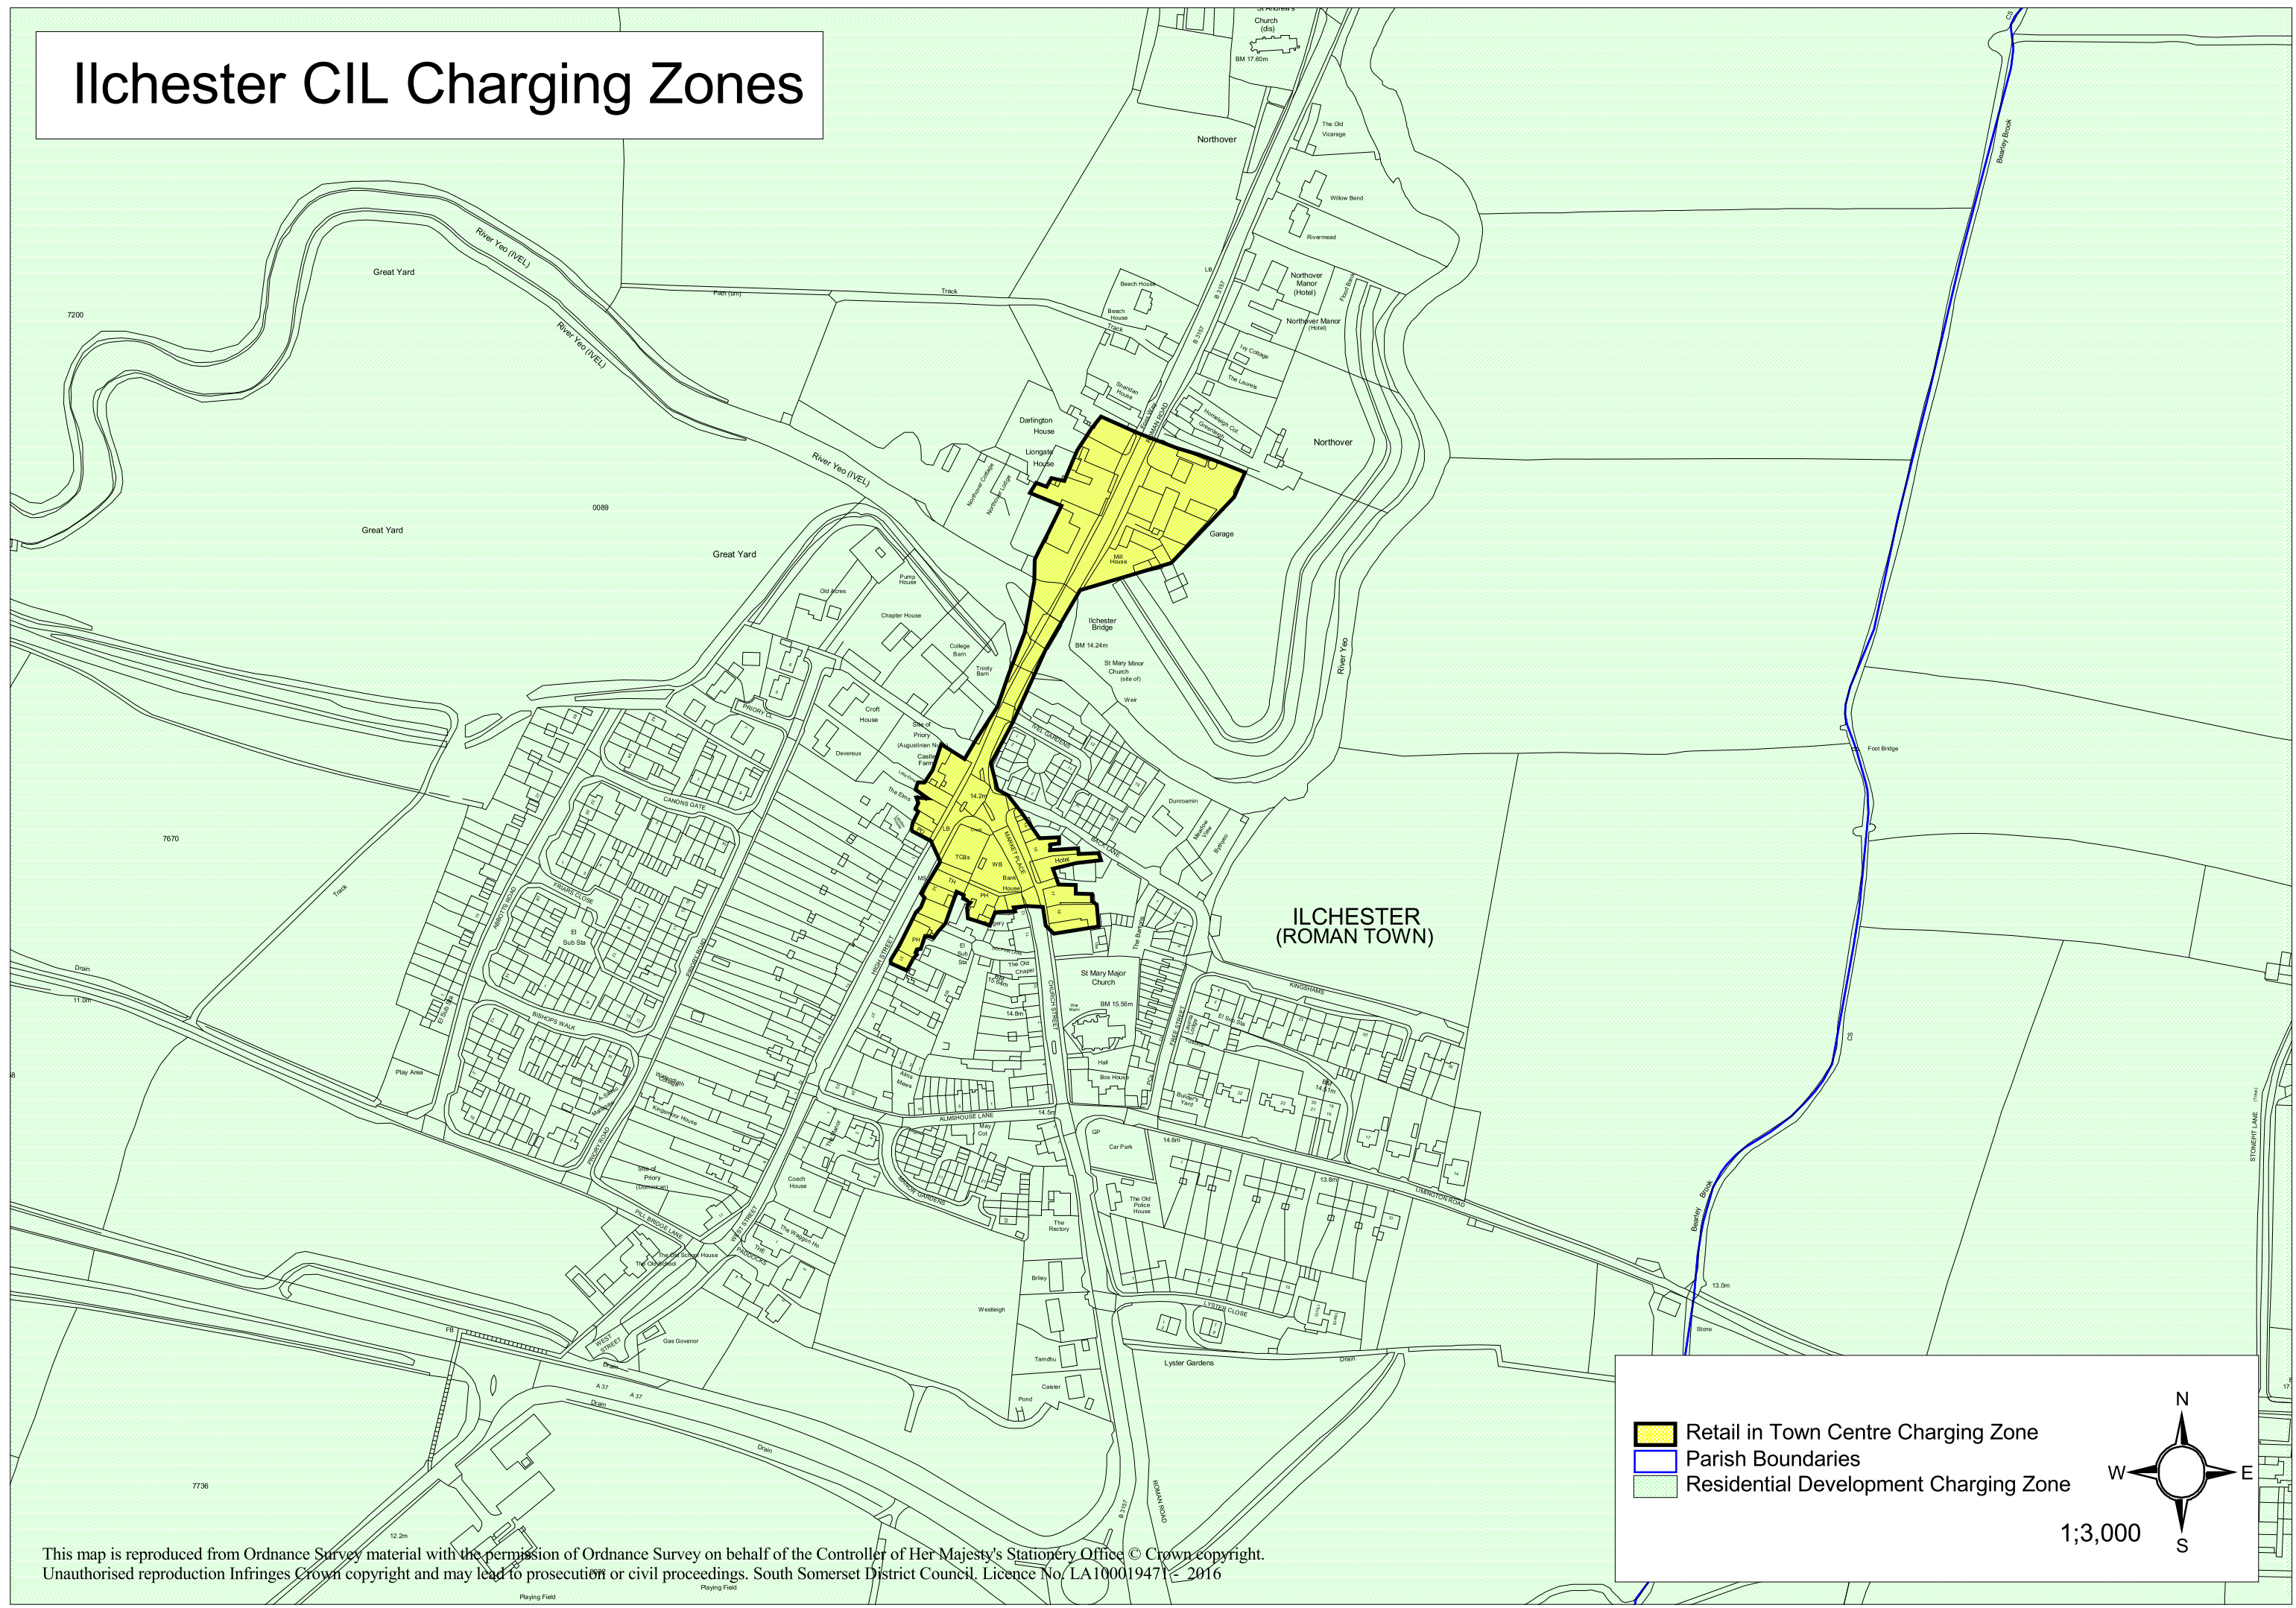

# Ilchester CIL Charging Zones

**Legend**

- Retail in Town Centre Charging Zone
- Parish Boundaries
- Residential Development Charging Zone

**Scale:** 1:3,000

**North Arrow:** N, S, E, W

This map is reproduced from Ordnance Survey material with the permission of Ordnance Survey on behalf of the Controller of Her Majesty's Stationery Office © Crown copyright. Unauthorised reproduction infringes Crown copyright and may lead to prosecution or civil proceedings. South Somerset District Council. Licence No. LA100019471 © 2016