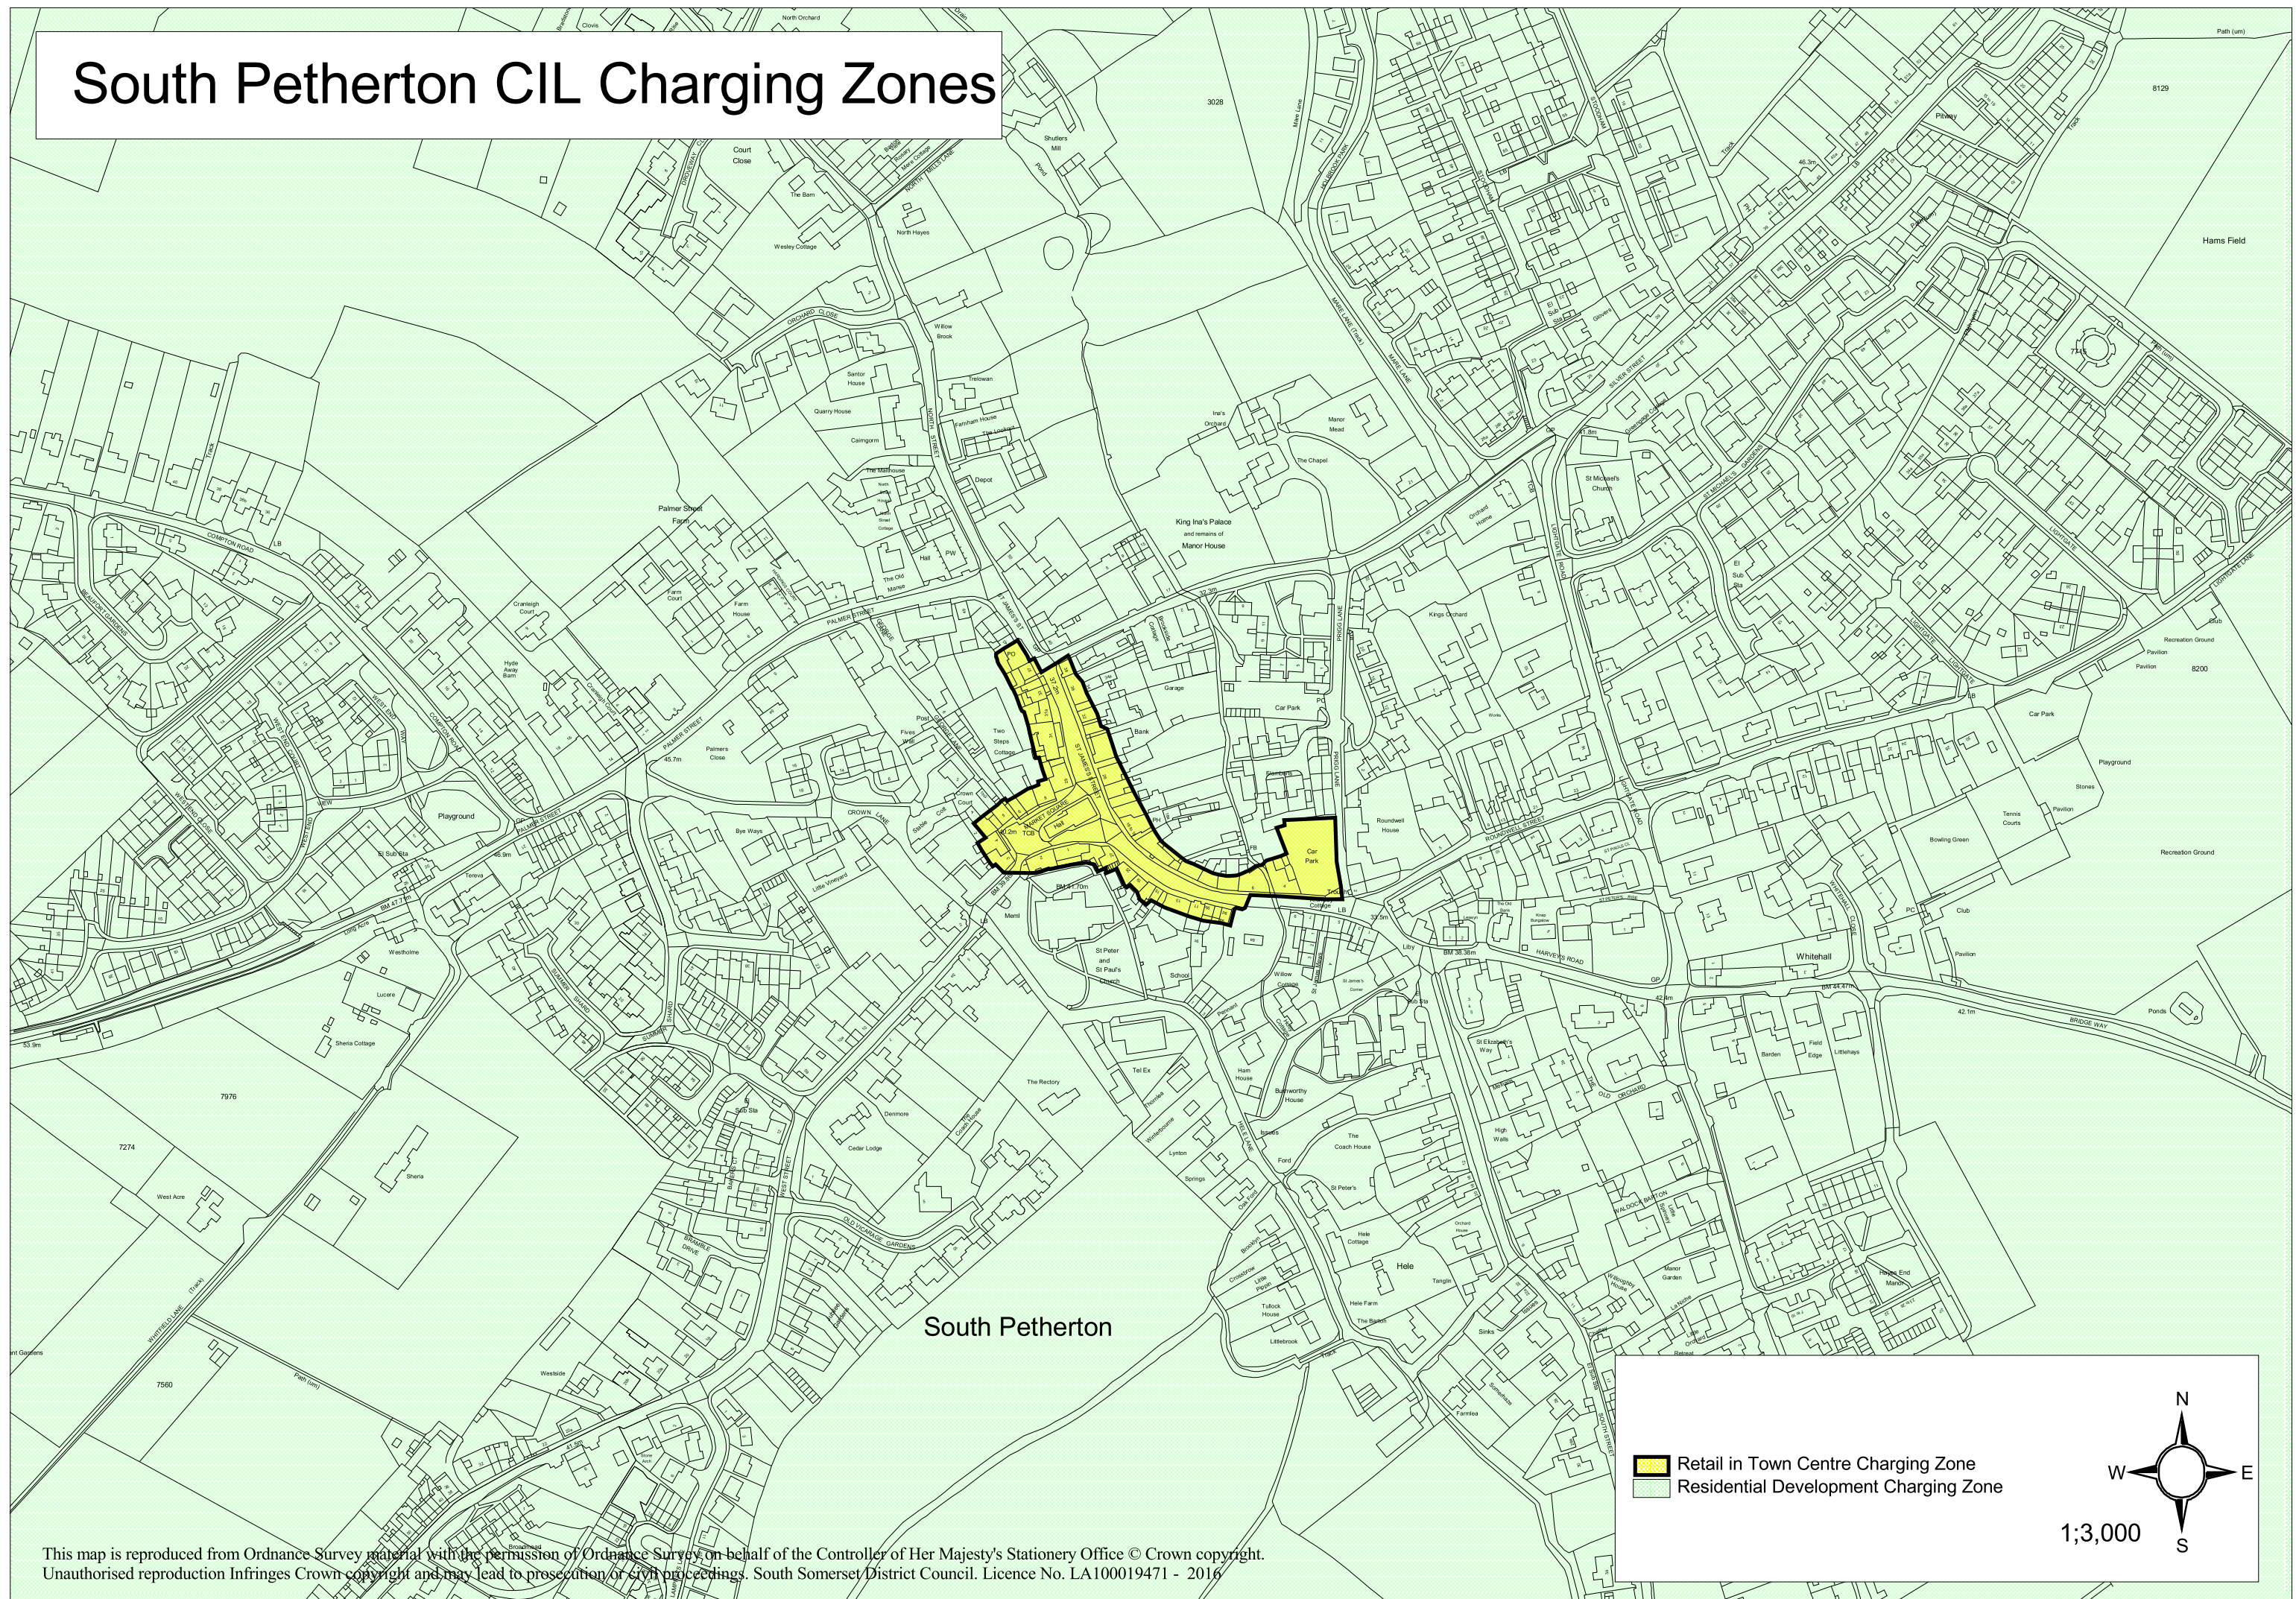

South Petherton CIL Charging Zones

South Petherton

 Retail in Town Centre Charging Zone
 Residential Development Charging Zone

1:3,000

This map is reproduced from Ordnance Survey material with the permission of Ordnance Survey on behalf of the Controller of Her Majesty's Stationery Office © Crown copyright. Unauthorised reproduction infringes Crown copyright and may lead to prosecution or civil proceedings. South Somerset District Council. Licence No. LA100019471 - 2016