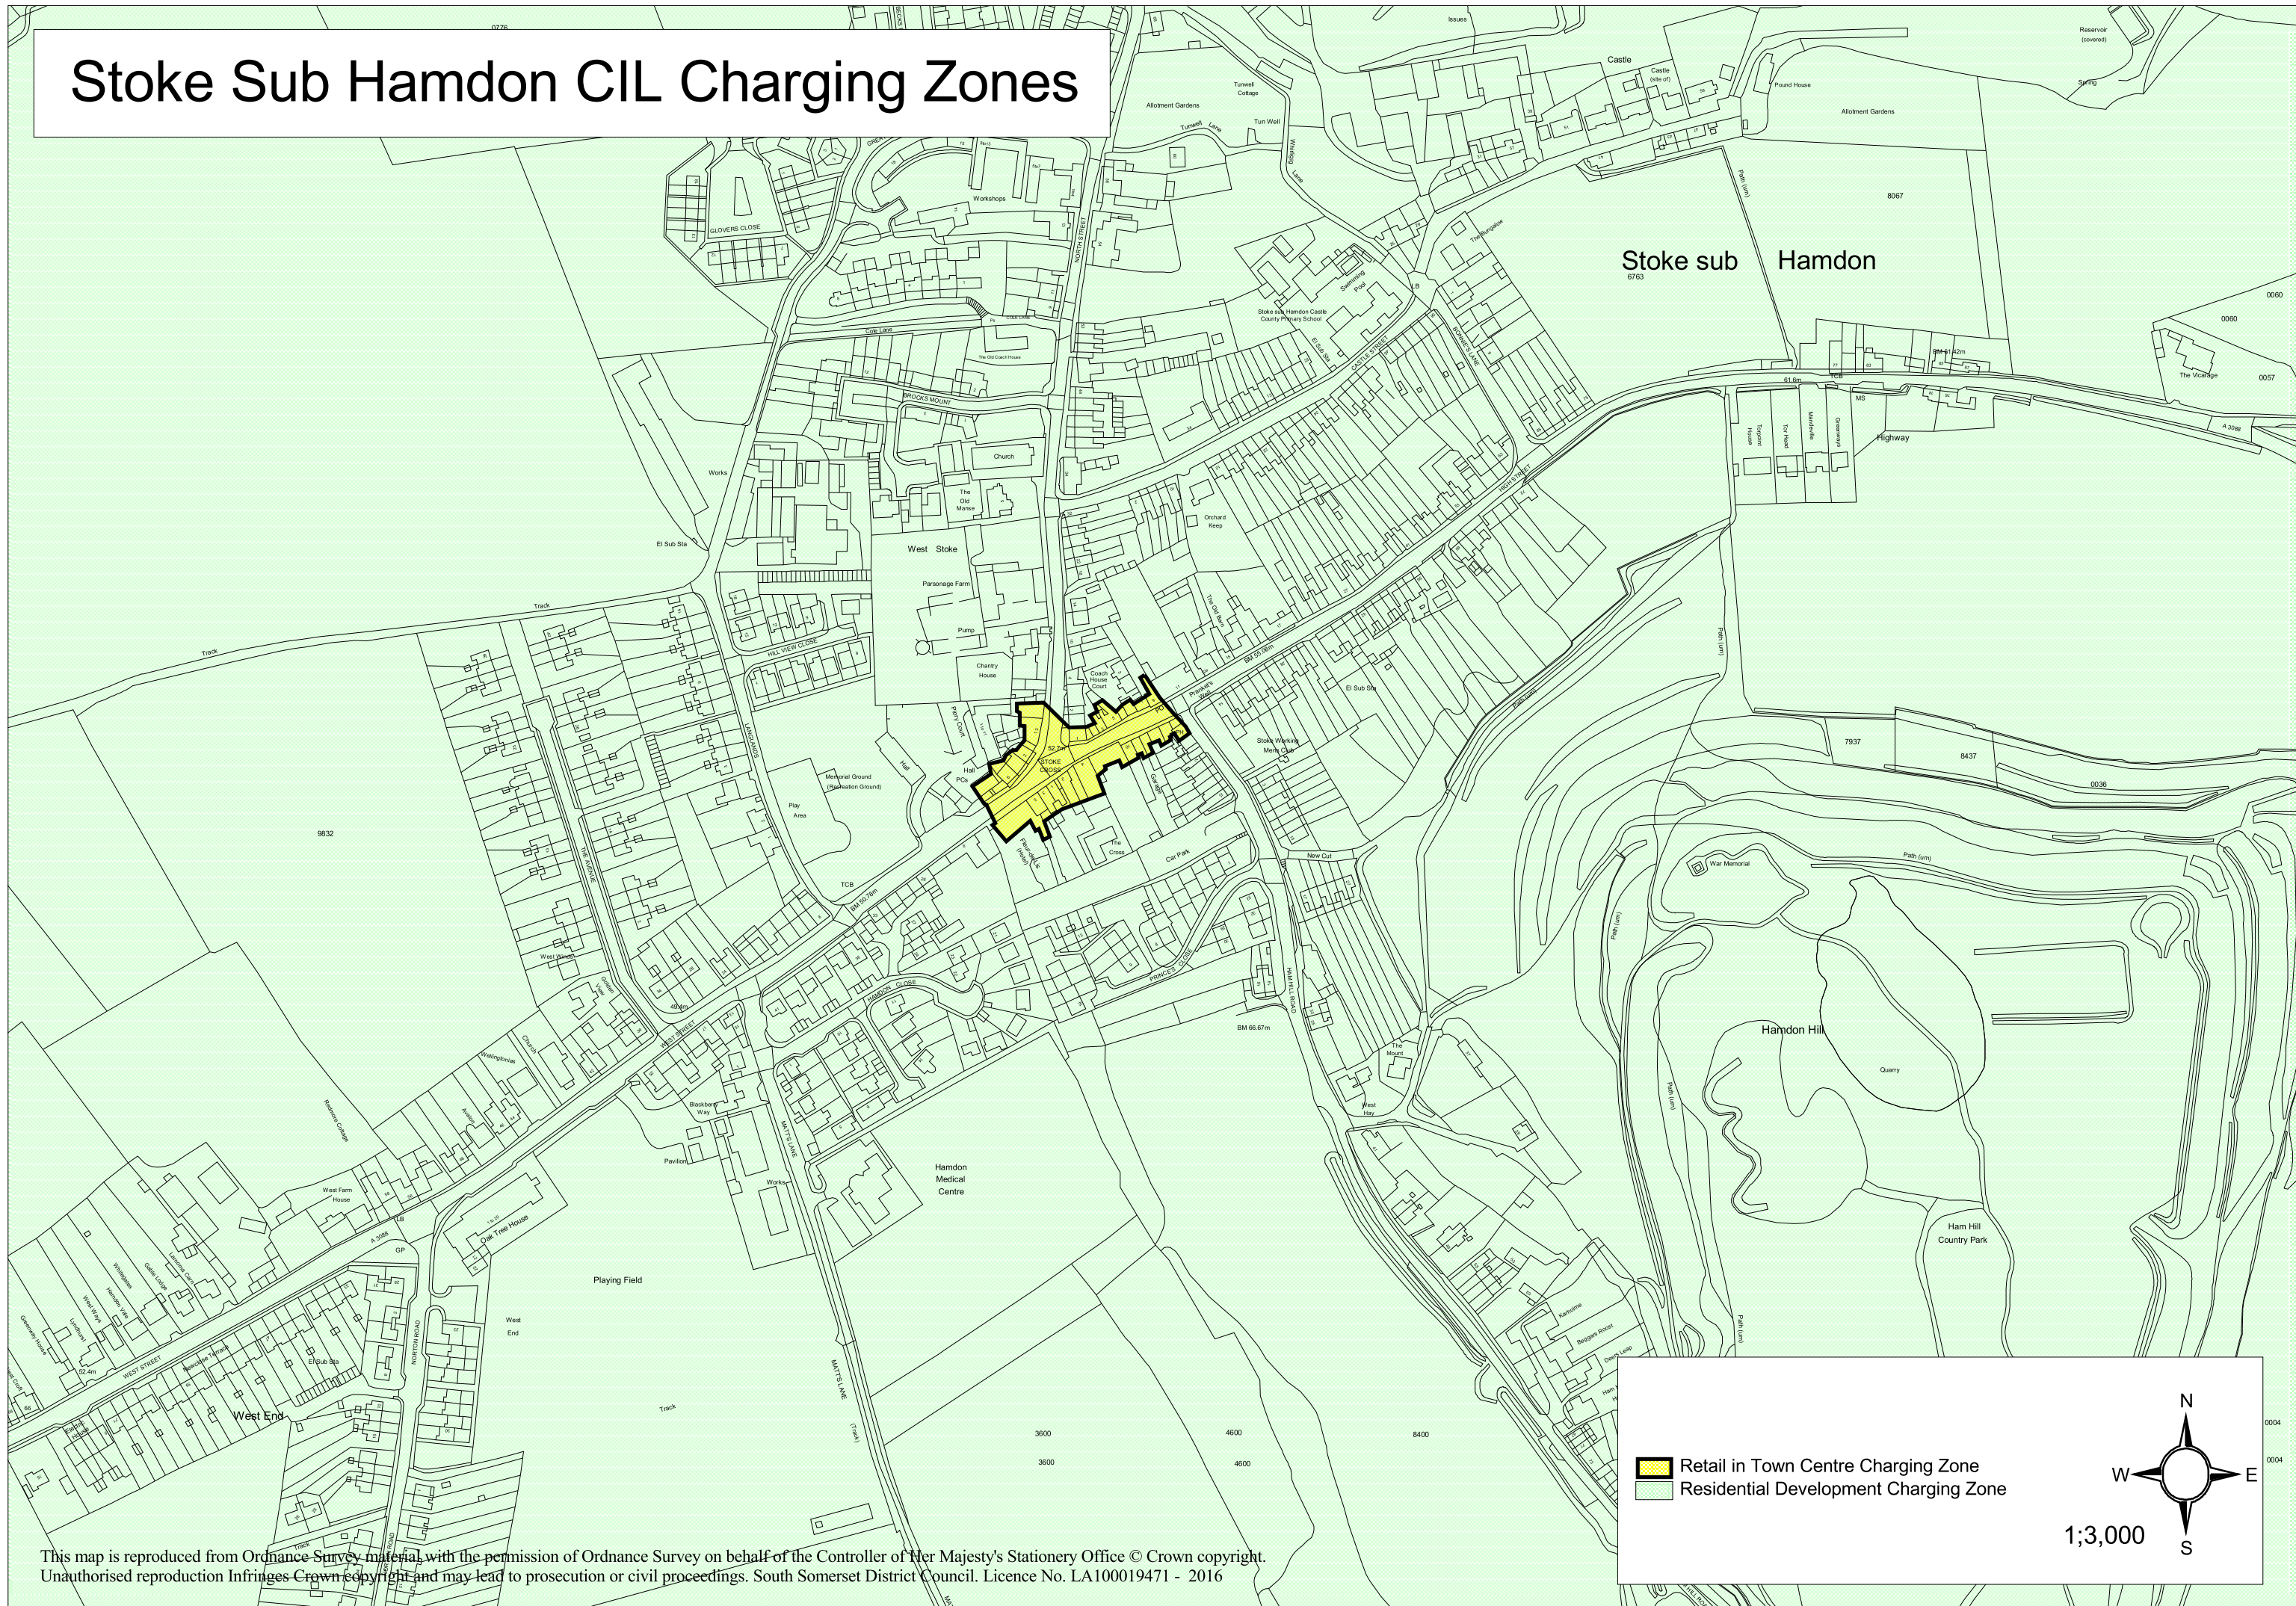

Stoke Sub Hamdon CIL Charging Zones

This map is reproduced from Ordnance Survey material with the permission of Ordnance Survey on behalf of the Controller of Her Majesty's Stationery Office © Crown copyright. Unauthorised reproduction infringes Crown copyright and may lead to prosecution or civil proceedings. South Somerset District Council. Licence No. LA100019471 - 2016